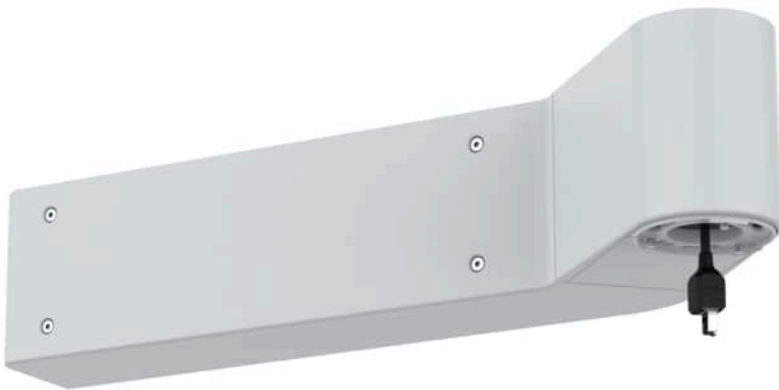

AXIS TQ5301-E Corner Mount

Outer corner mount for Axis PTZ cameras

With a stylish design, this compact, all-in-one, outdoor-ready mount blends seamlessly into most indoor and outdoor environments. It offers flexible installation and can be mounted on either the left or right side to suit specific needs.

- > **Aesthetically appealing design**
- > **Mountable on either left or right side**
- > **Room for connectivity devices**
- > **Robust, IK10-rated**
- > **Outdoor and indoor-ready**

AXIS TQ5301-E Corner Mount

For a complete list of compatible cameras, go to axis.com/products/axis-tq5301-e-corner-mount#compatible-products

Casing

IP66- and IK10-rated

Plastic casing

Color: white NCS S 1002-B

For repainting instructions, go to the product's support page. For information about the impact on warranty, go to axis.com/warranty-implication-when-repainting.