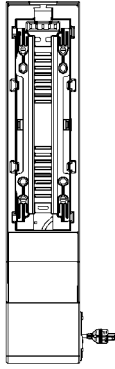

Axis Communications is a signatory of the UN Global Compact, read more at unglobalcompact.org

689 [27.13]

140 [5.51]

145 [5.71]

103 [4.06]

232 [9.13]

Bracket for TQ5301-E Corner Mount.

34 [1.34] 215.8 [8.5] 34 [1.339]