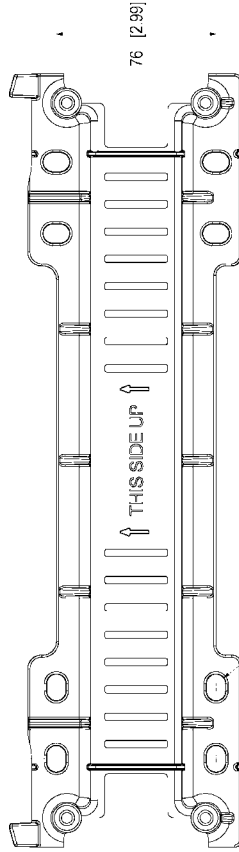

- > **Aesthetically appealing design**
- > **Mountable on either left or right side**
- > **Room for connectivity devices**
- > **Robust, IK10-rated**
- > **Outdoor and indoor-ready**

AXIS TQ5301-E Corner Mount

Axis Communications is a signatory of the UN Global Compact, read more at unglobalcompact.org

689 [27.13]

140 [5.51]

145 [5.71]

103 [4.06]

232 [9.13]

Bracket for TQ5301-E Corner Mount.

34 [1.34] 215.8 [8.5] 34 [1.339]

15.5 [0.61]

3.5 [0.138] (9x) 9 [0.35] (9x)

AXIS TQ5301-E Corner Mount