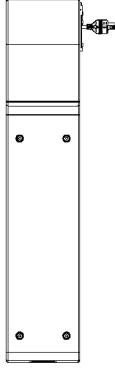

Axis Communications is a signatory of the UN Global Compact, read more at unglobalcompact.org

689 [27.13]

140 [5.51]

145 [5.71]

103 [4.06]

232 [9.13]

Bracket for TQ5301-E Corner Mount.

34 [1.34] 215.8 [8.5] 34 [1.339]