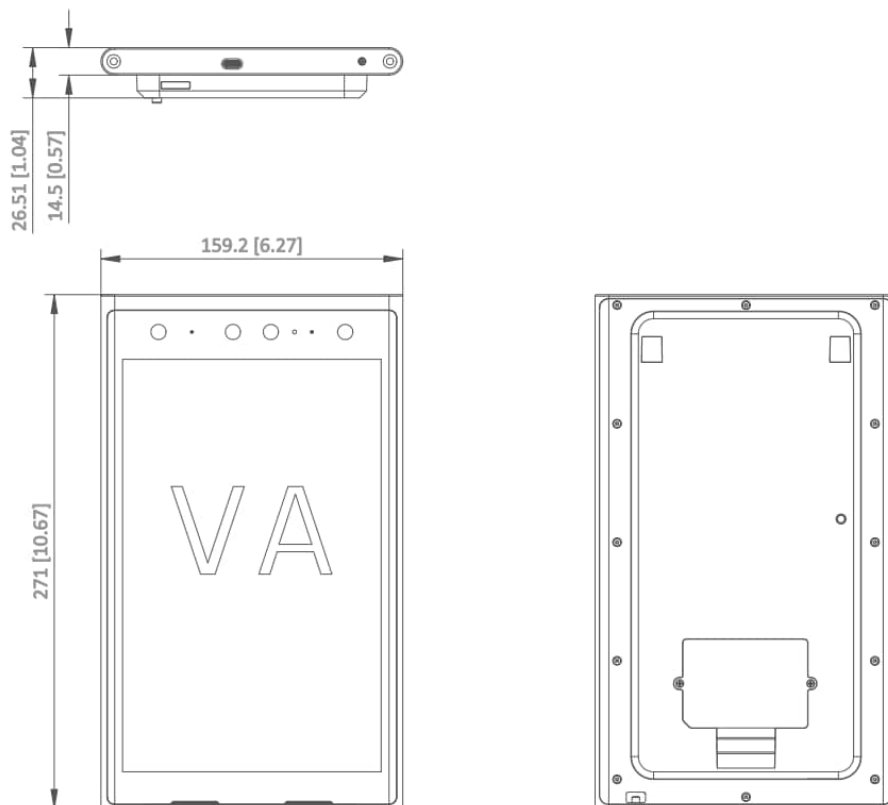

|                         |  |
|-------------------------|--|
| Network interface       | 2 RJ-45 10/100/1000 Mbps self-adaptive (1 reserved)  |
| TAMPER                  | 1  |
| Exit button             | 2 (1 for lock control and 1 for secure door control unit)  |
| RS-485                  | 2 RS-485 (Half duplex, HIKVISION)  |
| USB                     | 2 for internal use only  |
| Wiegand                 | /  |
| TF card                 | 1 (reserved)   |
| Alarm output            | 2 (reserved)   |
| Lock control            | 2 relays, Max. 30 VDC, 2 A, lock 2 needs secure module   |
| Door contact input      | 1  |
| <b>General</b>          |  |
| Installation            | Surface mounting and flush mounting  |
| Indicator               | /  |
| Weight                  | Net weight: 1.225 kg<br>Gross weight: 3.333 kg   |
| Protective level        | IP65 and IK07  |
| Working temperature     | -30 °C to 60 °C (-22 °F to 140 °F)   |
| Working humidity        | 10% to 90% (no-condensing)   |
| Dimension (W × H × D)   | 271 mm × 159.2 mm × 26.5 mm (10.7" × 6.3" × 1")  |
| Battery                 | /  |
| Power supply            | 12 VDC, 2 A  |
| Application environment | Outdoor  |
| Power consumption       | ≤ 18 W   |
| Language                | English, French, Portuguese, Brazilian Portuguese, Spanish, Russian, German, Italian, Polish, Turkish, Vietnamese, Arabic, Czech, Hungarian, Dutch, Romanian, Bulgarian, Ukrainian, Croatian, Serbian, Greek, Lithuanian, Estonia, Latvian, Norwegian, Danish, Slovakia, Hebrew, Swedish, Finnish, TraChinese, Mongolian, HongKongTraChinese |

## ▪ Available Model

DS-KD9633-WBE6

▪ **Dimension**

Unit:mm [inch]

SCALE 1:1

▪ **Accessory**

▪ **Optional**

| <b>DS-KAW50-1</b><br><b>50W 12V Power</b><br><b>Adapter</b>                         | <b>DS-KAW50-1N</b><br><b>50W 12V Power</b><br><b>Adapter</b>                         |
|---|--|
|  |  |