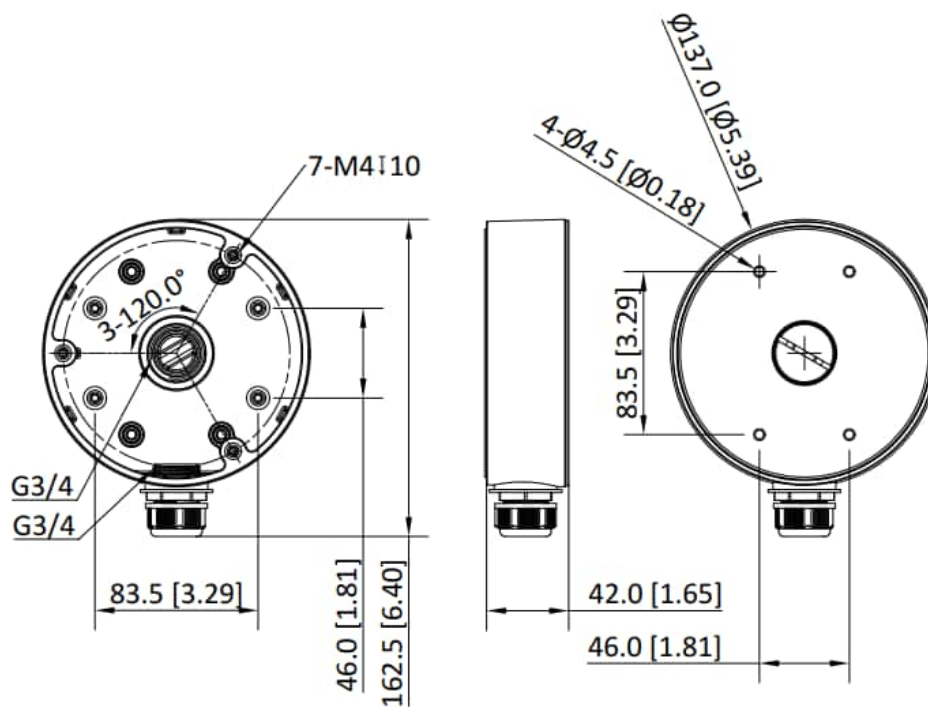

DS-1280ZJ-PT6-Y(Black)

Junction box

Key Feature

- Junction Box
- Aluminum Alloy
- Hikvision Black

Specification

Model	DS-1280ZJ-PT6-Y(Black)
Description	Junction Box
Weight	Approx. 280 g (0.62 lb.)
Appearance	Hikvision Black
Material	Metal
Dimension	162.5 mm × 137 mm × 42 mm (6.4" × 5.39" × 1.65")
Max. Load Capacity	Approx. 3 kg (6.61 lb.)

Available Model

DS-1280ZJ-PT6-Y(BLACK)

Dimension

Unit: mm [inch]

SCALE	1:1
-------	-----