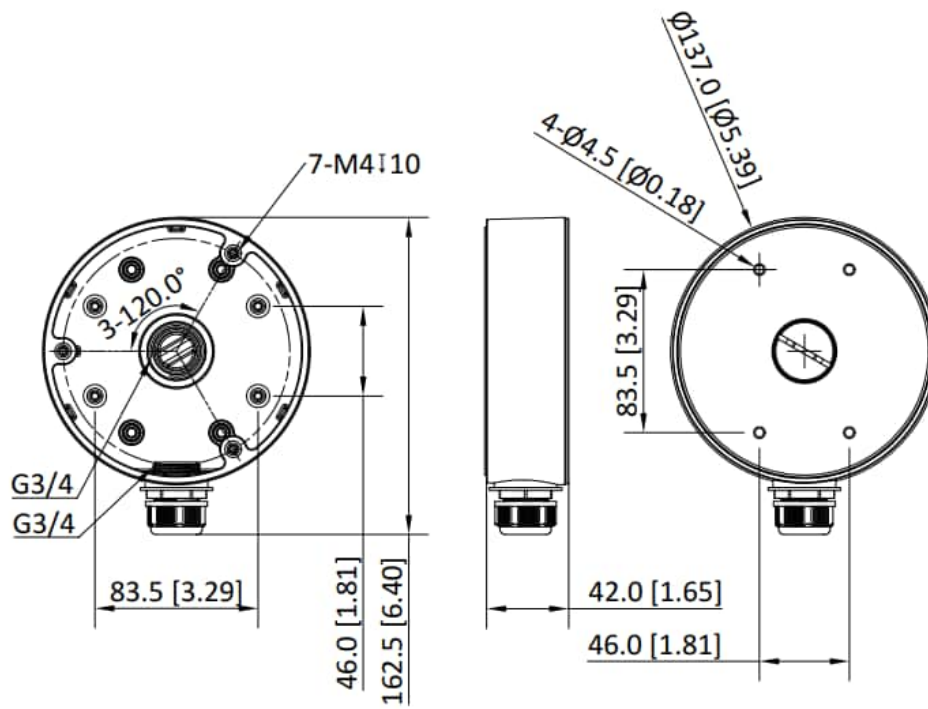

### Specification

Model	DS-1280ZJ-PT6-Y
Weight	Approx. 280 g (0.62 lb.)
Appearance	Hikvision White
Material	Metal
Dimension	162.5 mm × 137 mm × 42 mm (6.4" × 5.39" × 1.65")
Description	Junction Box
Max. Load Capacity	Approx. 3 kg (6.61 lb.)

### Available Model

DS-1280ZJ-PT6-Y

**Dimension**

Unit: mm [inch]

SCALE	1:1
-------	-----