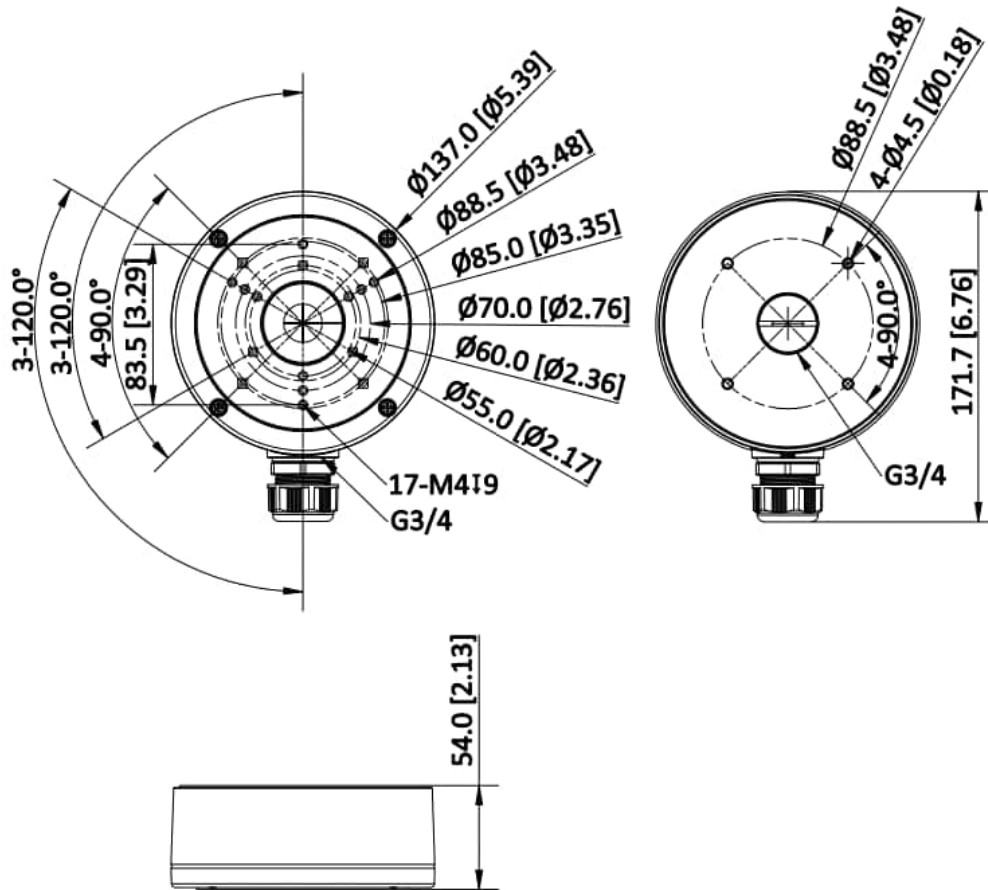

DS-1280ZJ-S-Y

Junction box

Key Feature

- Junction Box
- Aluminum Alloy
- Hikvision White

Specification

Model	DS-1280ZJ-S-Y
Description	Junction Box for Dome Camera
Weight	Approx. 660 g (1.46 lb.)
Appearance	Hikvision White
Material	Metal
Dimension	171.7 mm x 137 mm × 54 mm (6.76" x 5.39" × 2.13")
Max. Load Capacity	Approx. 3 kg (6.61 lb.)

Available Model

DS-1280ZJ-S-Y

DS-1280ZJ-S-Y(O-STD)

Dimension

Unit: mm [inch]

SCALE	1:1
-------	-----