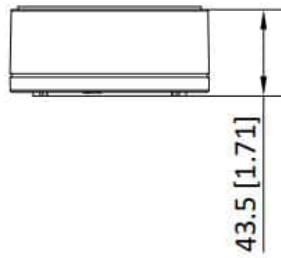

DS-1280ZJ-XS-Y(Black)

Junction box

Key Feature

- Junction Box
- Aluminum Alloy
- Hikvision Black

Specification

Model	DS-1280ZJ-XS-Y(Black)
Description	Junction Box
Weight	Approx. 320 g (0.66 lb.)
Appearance	Hikvision Black
Material	Metal
Dimension	132.1mm x 100mm × 43.5mm (5.20" x 3.94" × 1.71")
Max. Load Capacity	Approx. 3 kg (6.61 lb.)

Available Model

DS-1280ZJ-XS-Y

Dimension

Unit: mm [inch]

SCALE	1:1
-------	-----