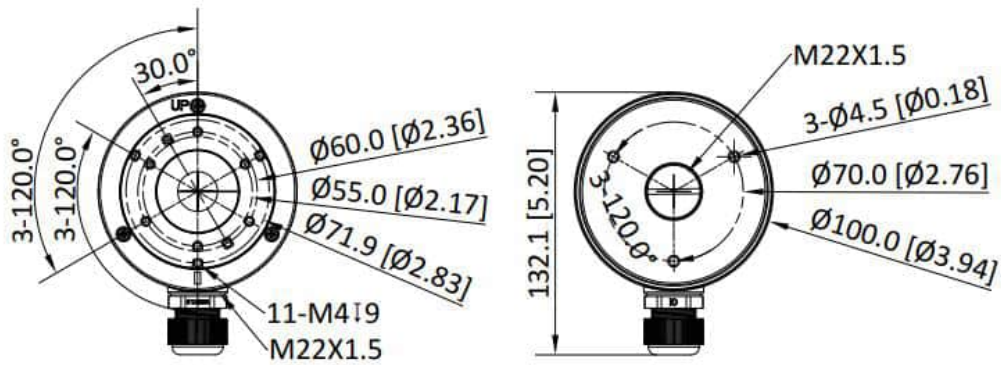

DS-1280ZJ-XS-Y(Black)

Junction box

Key Feature

- Junction Box
- Aluminum Alloy
- Hikvision Black

Specification

Model	DS-1280ZJ-XS-Y(Black)
Description	Junction Box
Weight	Approx. 320 g (0.66 lb.)
Appearance	Hikvision Black
Material	Metal
Dimension	132.1mm x 100mm × 43.5mm (5.20" x 3.94" × 1.71")
Max. Load Capacity	Approx. 3 kg (6.61 lb.)

Available Model

DS-1280ZJ-XS-Y

Dimension

Unit: mm [inch]

SCALE	1:1
-------	-----