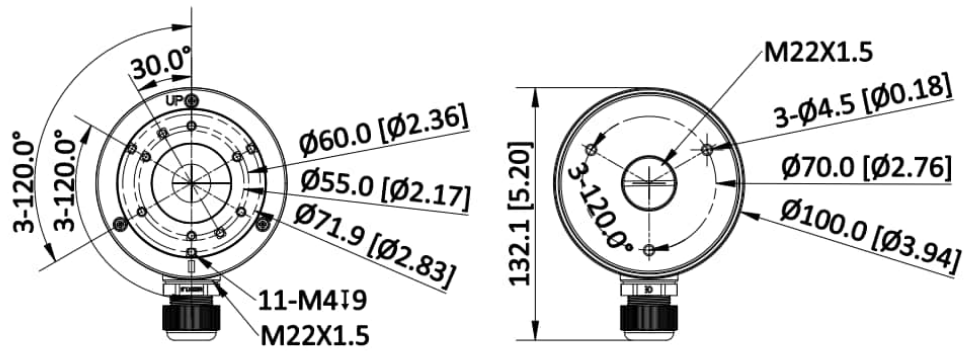

DS-1280ZJ-XS-Y

Key Feature

- Junction Box
- Aluminum Alloy
- Hikvision White

Specification

| Model | DS-1280ZJ-XS-Y |
|--------------------|--|
| Weight | Approx. 320 g (0.66 lb.) |
| Appearance | Hikvision White |
| Material | Metal |
| Dimension | 132.1mm x 100mm × 43.5mm (5.20" x 3.94" × 1.71") |
| Description | Junction Box |
| Max. Load Capacity | Approx. 3 kg (6.61 lb.) |

Available Model

DS-1280ZJ-XS-Y

Dimension

Unit: mm [inch]

| | |
|-------|-----|
| SCALE | 1:1 |
|-------|-----|