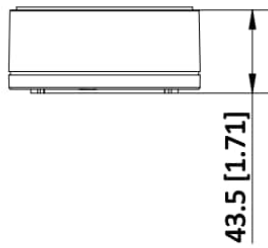

DS-1280ZJ-XS-Y

Key Feature

- Junction Box
- Aluminum Alloy
- Hikvision White

Specification

| Model | DS-1280ZJ-XS-Y |
|--------------------|--|
| Weight | Approx. 320 g (0.66 lb.) |
| Appearance | Hikvision White |
| Material | Metal |
| Dimension | 132.1mm x 100mm × 43.5mm (5.20" x 3.94" × 1.71") |
| Description | Junction Box |
| Max. Load Capacity | Approx. 3 kg (6.61 lb.) |

Available Model

DS-1280ZJ-XS-Y

Dimension

Unit: mm [inch]

| | |
|-------|-----|
| SCALE | 1:1 |
|-------|-----|