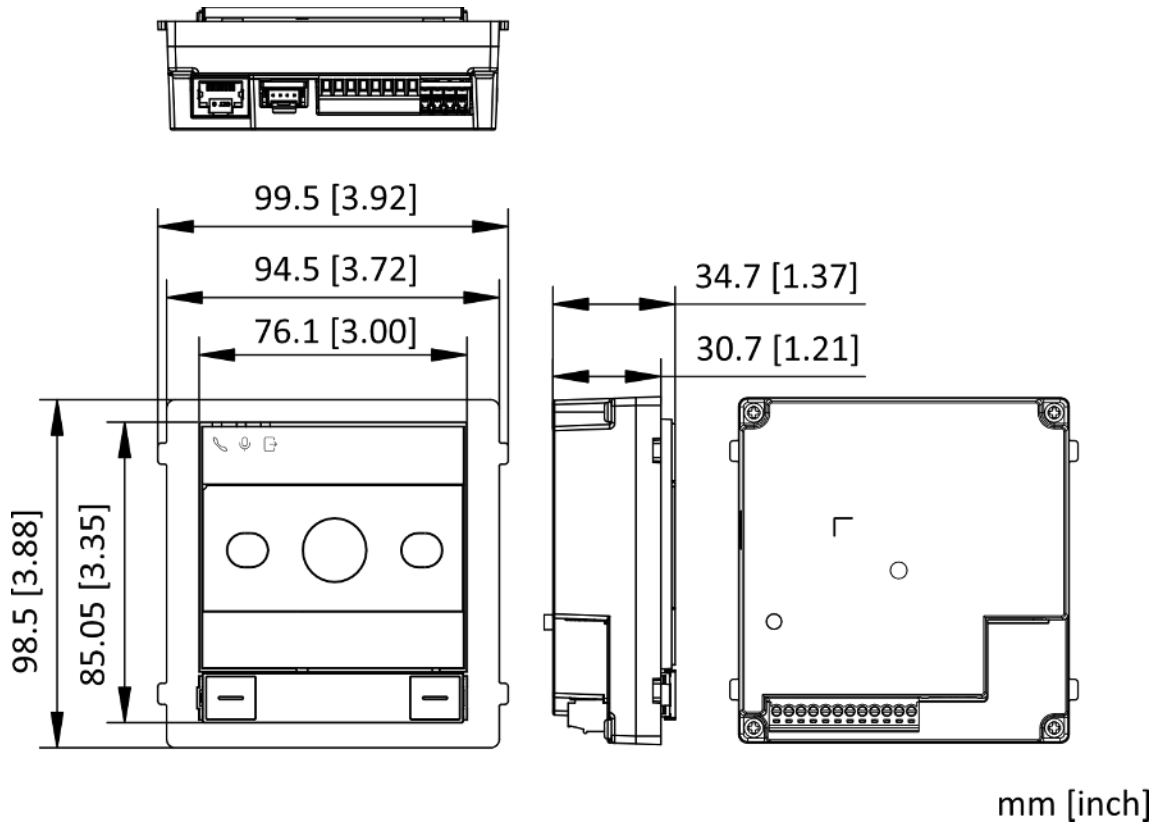

▪ **Available Model**

DS-KD9005-BUSHY(S26A)

DS-KD9005-BUSHY(S26)

DS-KD8005-IME1

▪ **Dimension**

▪ **Accessory**

▪ **Optional**

DS-KD-ACF3/Plastic	DS-KAW50-1	DS-KD-K12/S	DS-KD-K12	DS-KD-KK
DS-KD-TDM	DS-KABD8003-RS1	DS-KABD8003-RS3	DS-KD-ACF2/Plastic	DS-KAW50-1N