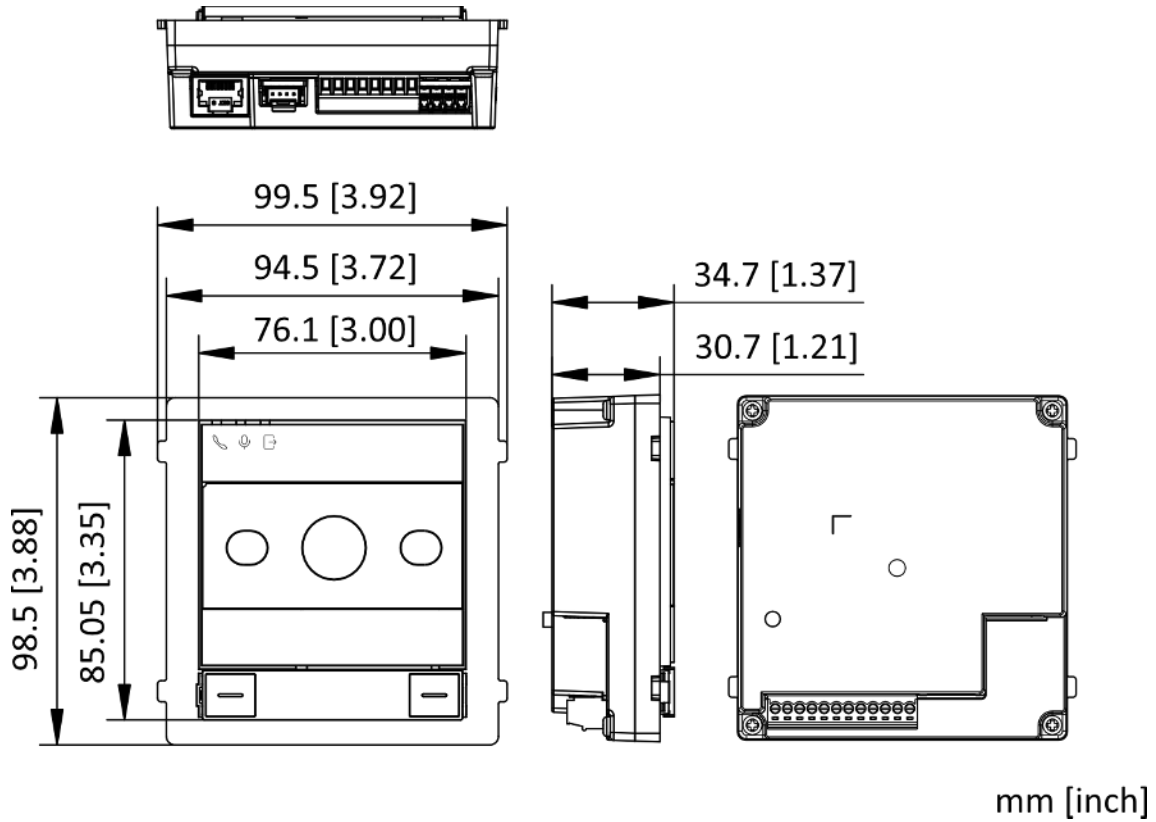

DS-KD8005-IME1/S
KD8 Series Modular Door Station

- Main unit of modular door station with high a 5 MP resolution camera
- Flexible adjustment of 0/1/2 call buttons
- Standard PoE power supply
- IP65, IK08 protection level
- Convenient configuration via Web remotely
- Two-lock control
- Stainless Steel high quality material

▪ Specification

System parameters	
Operation system	Linux
ROM	4 GB
RAM	256 MB
Processor	Embedded high performance processor
Video parameters	
Lens	5 MP camera
Resolution	3200* 1800
FOV	Horizontal: 134°, Vertical: 82°
Wide dynamic range (WDR)	Support, 100dB
Supplement light	Low illumination, IR supplement lights
Video compression standard	H.264 , H.265 , MJPEG
Audio parameters	
Audio input	1 built-in omnidirectional microphone
Audio compression standard	G711U、 G711A、 G722.1、 G726、 AAC_LC、 AAC_LD、 OPUS
Audio output	1 built-in loudspeaker
Audio compression bitrate	Max. 64 Kps
Audio quality	Noise suppression and echo cancellation
Volume adjustment	Adjustable
Audio Performance	30cm 80dB
Capacity	
User capacity	2000
Linked indoor station capacity	1000
Sub door station capacity	99
Network parameters	
Network protocol	TCP/IP, RTSP, RTP, SIP, Onvif
Device interfaces	
Alarm input	4 (2 exit buttons and 2 door contacts by default)
Network interface	1 RJ-45, 10/100 Mbps self-adaptive
TAMPER	1
Exit button	2 (2 for lock control)
RS-485	1 (1 for Hikvision's sub module communication)
Lock control	2 relays, Max. 30 VDC, 2 A
Door contact input	2
General	
Button	2
Installation	Surface mounting, flush mounting
Indicator	3
Weight	Without package: 260 g (0.57 lb)
Protective level	IP65, IK08
Working temperature	-40°C ~+60°C
Power supply	12 VDC, 1.5 A, IEEE802.3af, Standard PoE
Application environment	Outdoor
Power consumption	≤ 5 W

▪ **Available Model**

DS-KD8005-IME1/S

▪ **Dimension**

▪ **Accessory**

▪ **Optional**

DS-KD-ACF2/Plastic	DS-KABD8003-RS3	DS-KD-ACW1#EU	DS-KD-ACW3	DS-KD-M
DS-KD-ACW2	DS-KD-ACF3/Plastic	DS-KD-K12	DS-KAW50-1	DS-KD-MFB/S