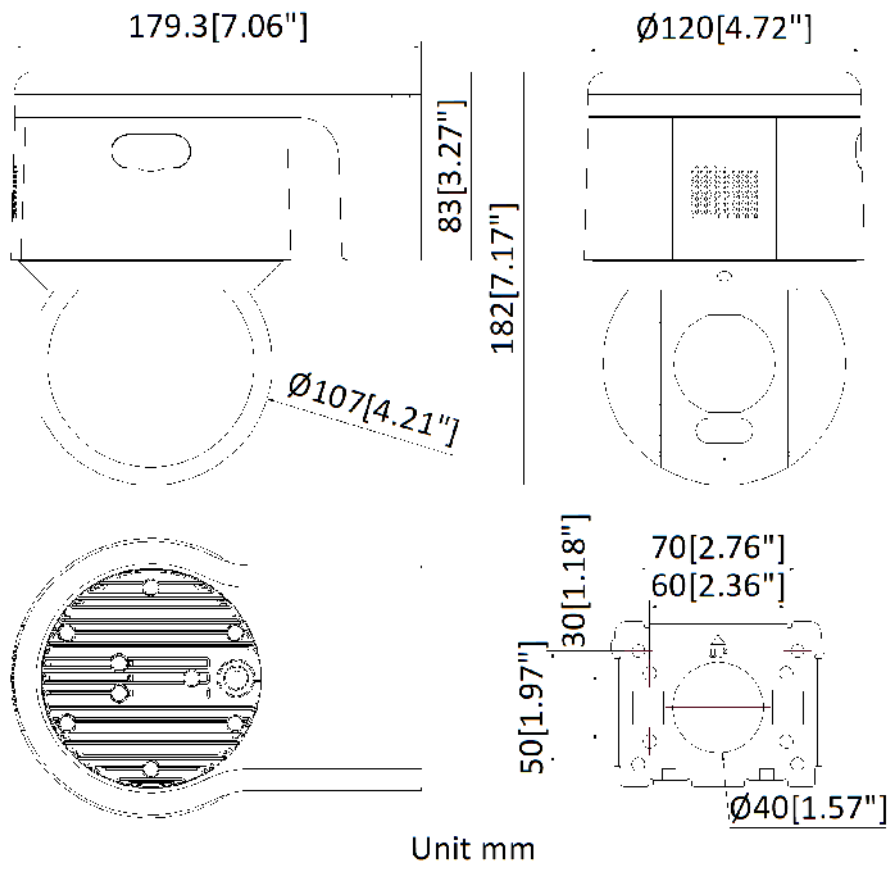

▪ Dimension

Distributed by

**HIKVISION®****Headquarters**

No.555 Qianmo Road, Binjiang District,
Hangzhou 310051, China
T +86-571-8807-5998
overseasbusiness@hikvision.com

Hikvision USA
T +1-909-895-0400
sales.usa@hikvision.com