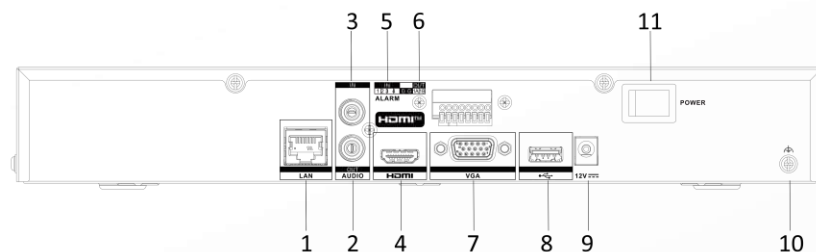

Physical Interface

No.	Description	No.	Description
1	LAN interface	7	VGA interface
2	Audio output	8	USB interface
3	Audio input	9	12V power supply
4	HDMI interface	10	GND
5	Alarm in	11	Power switch
6	Alarm out