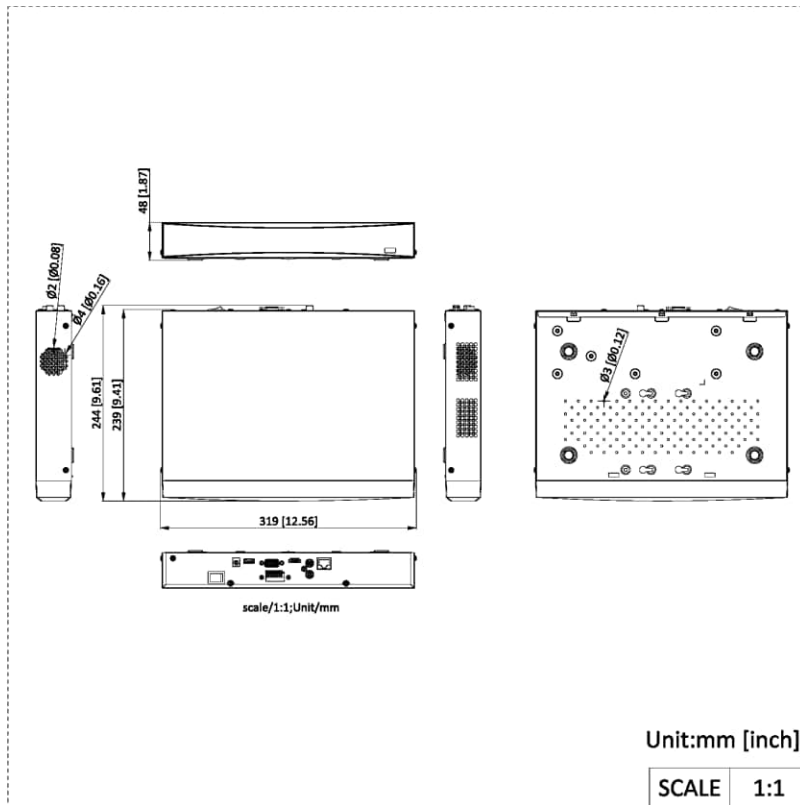

Recording Resolution	12 MP/8 MP/6 MP/5 MP/4 MP/3 MP/1080P/UXGA/720P/VGA/4CIF/DCIF/2CIF/CIF/QCIF
Synchronous playback	16-ch
Decoding Capability	AI on: 12-ch@1080p (30 fps) AI off: 24-ch@1080p (30 fps)
Stream Type	Video, Video & Audio
Audio Compression	G.711ulaw/G.711alaw/G.722/G.726/AAC/MP2L2
Network	
Network Interface	1 RJ-45 10/100/1000 Mbps self-adaptive Ethernet interface
Network Protocol	TCP/IP, DHCP, IPv4, IPv6, DNS, DDNS, NTP, RTSP, SADP, SMTP, SNMP, NFS, iSCSI, ISUP, UPnP™, HTTP, HTTPS
Remote Connection	128
Auxiliary Interface	
SATA	1 SATA interface
Capacity	Up to 16 TB capacity for each HDD
Alarm In/Out	4/1
USB Interface	Front panel: 1 × USB 2.0; Rear panel: 1 × USB 2.0
General	
GUI Language	English,Russian,Bulgarian,Hungarian,Greek,German,Italian,Czech,Slovakia,French,Polish,Dutch,Portuguese,Spanish,Romanian,Turkish,Japanese,Danish,Swedish,Norwegian,Finnish,Korean,TraChinese,Thai,Estonia,Vietnamese,Croatian,Slovenian,Serbian,Latvian,Lithuanian,Uzbek,Kazak,Arabic,Hebrew,Ukrainian,Indonesian
Power Supply	12 VDC, 1.5 A
Consumption	≤ 10 W (without HDD)
Working Temperature	-10 °C to 55 °C (14 °F to 131 °F)
Working Humidity	10 to 90 %
Dimension (W × D × H)	319 mm × 239 mm × 48 mm (12.6 × 9.4 × 1.9 inch)
Weight	≤ 1 kg (without HDD, 2.6 lb.)
Certification	
Obtained Certification	CE,CB,REACH,WEEE,UKCA,RCM,IC
CE	EN 55032: 2015, EN 61000-3-2, EN 61000-3-3, EN 50130-4, EN 55035: 2017

Physical Interface

No.	Description	No.	Description
1	LAN interface	7	VGA interface
2	Audio output	8	USB interface
3	Audio input	9	12V power supply
4	HDMI interface	10	GND
5	Alarm in	11	Power switch
6	Alarm out		

▪ **Available Model**

DS-7616NXI-K1/VPro(STD)

DS-7616NXI-K1/VPro(NEU)

▪ **Dimension**

See Far, Go Further

www.hikvision.com
support@hikvision.com