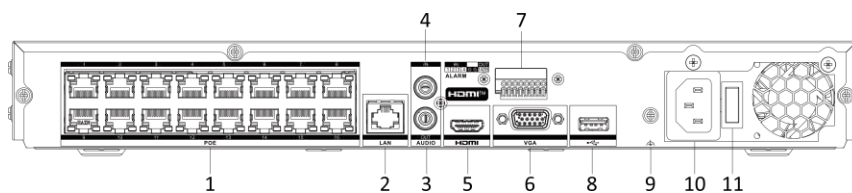

▪ Available Model

DS-7616NXI-K2/16P/VPro(STD)

DS-7616NXI-K2/16P/VPro(NEU)

▪ Dimension