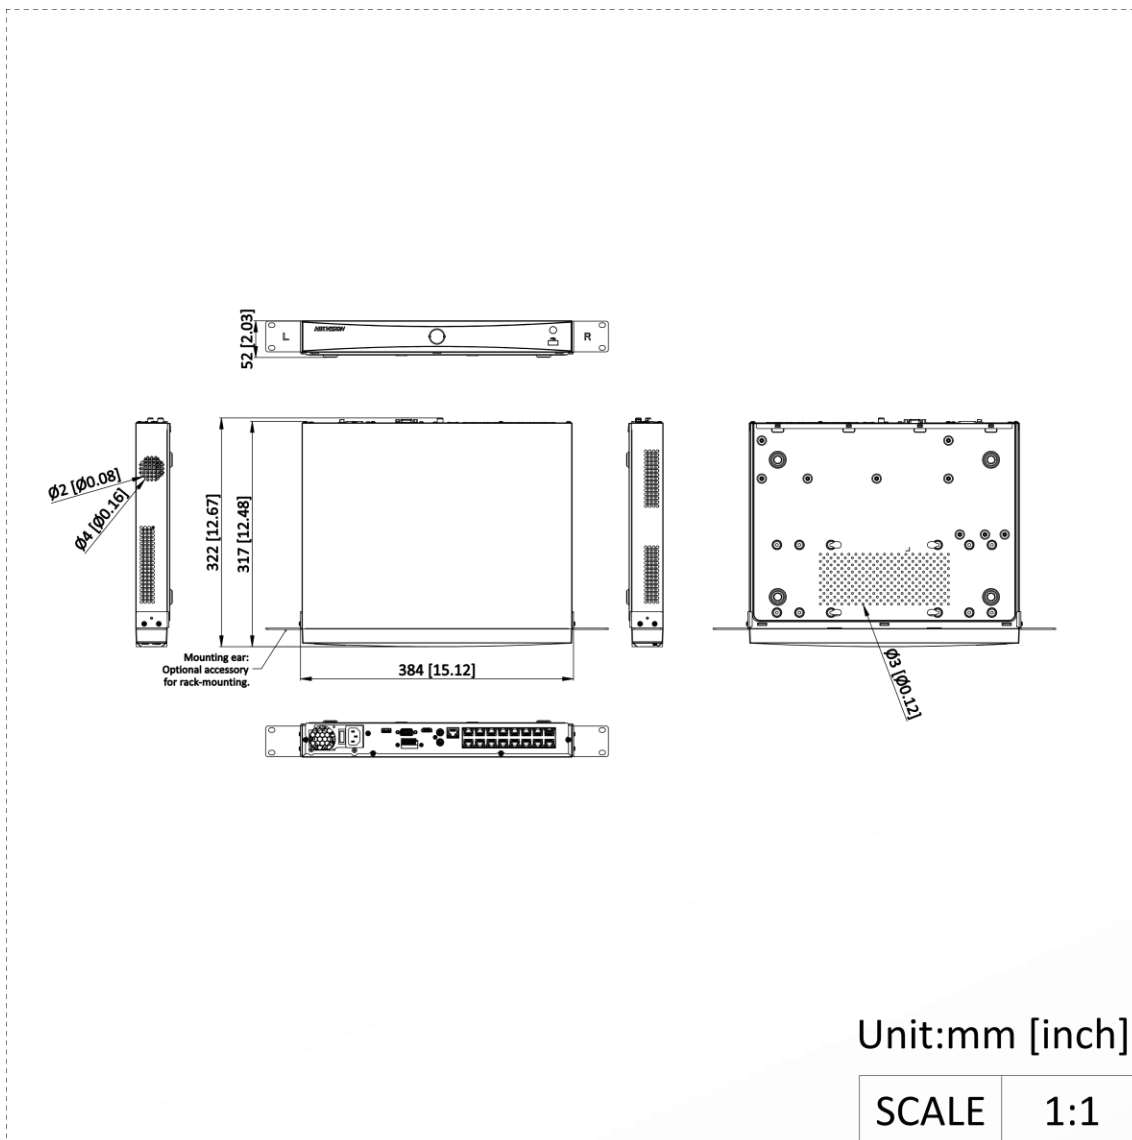

▪ Dimension