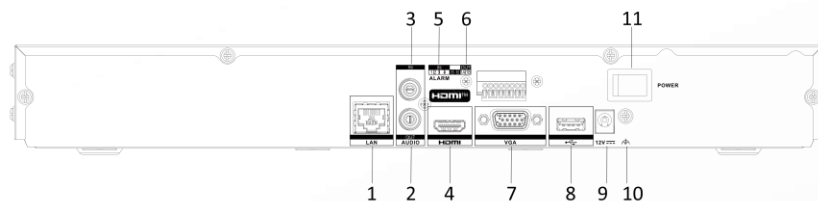

Physical Interface

No.	Description	No.	Description
1	LAN interface	7	VGA interface
2	Audio output	8	USB interface
3	Audio input	9	12V power supply
4	HDMI interface	10	GND
5	Alarm in	11	Power switch
6	Alarm out