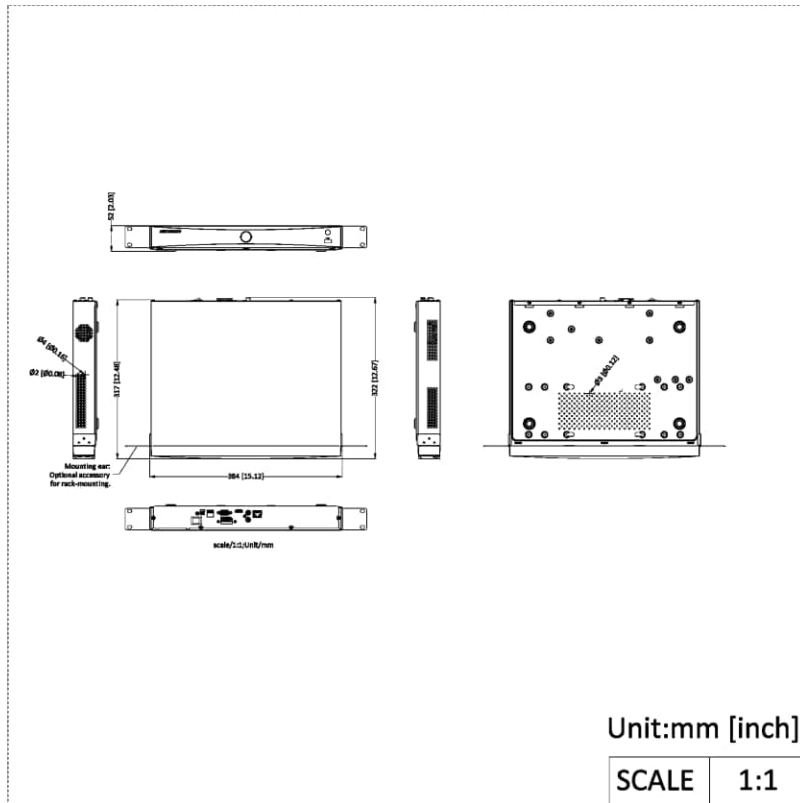

▪ **Available Model**

DS-7616NXI-K2/VPro(STD)

DS-7616NXI-K2/VPro(NEU)

▪ **Dimension**