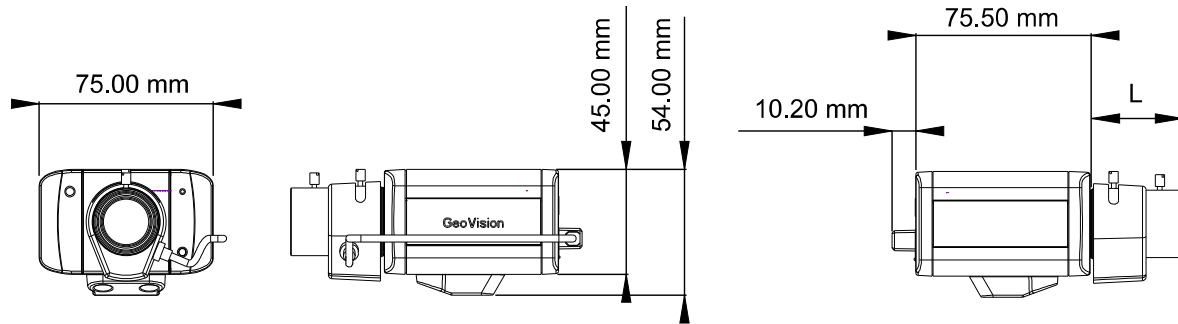

Dimensions

Specifications

Camera		GV-BX3400-0F	GV-BX3400-1F	GV-BX3400-2F	GV-BX3400-4V	GV-BX3400-5V
Image Sensor		1/3.2" progressive scan CMOS				
Picture Elements		2048 (H) x 1536 (V)				
Minimum Illumination	Color	0.08 Lux at F/1.4				
	B/W	0.05 Lux at F/1.4				
	IR ON	0 Lux				
Shutter Speed		Automatic, Manual (1/5 ~ 1/8000 sec)				
White Balance		Automatic, Manual (2800 ~ 8500K)				
Gain Control		Automatic				
S/N Ratio		47 dB				
BLC		Yes				
WDR Pro		Yes (with WDR sensor)				
Lens						
Megapixel		Yes				
Day/Night		Yes (with removable IR-cut filter)				
Lens Type		Fixed			Varifocal	
Focal Length		4 mm	8 mm	12 mm	3 ~ 10.5 mm	2.8 ~ 6 mm
Maximum Aperture		F/1.5	F/1.6		F/1.4	F/1.3
Mount		CS Mount				
Image Format		1/3"	1/2.5"		1/2.7"	1/3"
Operation	Focus	Manual			Manual (w/lock)	
	Zoom	Fixed			Manual (w/lock)	
	Iris	Fixed			DC drive	
Torque (Focus/Zoom screws)		0.049 N.m				
Operation						
Video Compression		H.264, MJPEG				
Video Streaming		Dual streams from H.264 and MJPEG				
Frame Rate		20 fps at 2048 x 1536 * The frame rate and performance may vary depending on the number of connections and data bitrates (different scenes).				
Image Setting		Brightness, Contrast, Saturation, Sharpness, Gamma, White Balance, Flicker-less, Image Orientation, Shutter Speed, D/N Sensitivity, Backlight Compensation, WDR, Defog				
Audio Compression		G.711				
Two-way Audio		Yes				
Sensor Input		1 input (Dry Contact)				
Alarm Output		1 Digital Output (200mA 5V DC)				
Video Resolution						
Main Stream	4:3	2048 x 1536, 1600 x 1200, 1280 x 960				
	16:9	1920 x 1080, 1280 x 720				
	5:4	1280 x 1024				
Sub Stream	4:3	640 x 480, 320 x 240				
	16:9	640 x 360, 448 x 252				
	5:4	640 x 512, 320 x 256