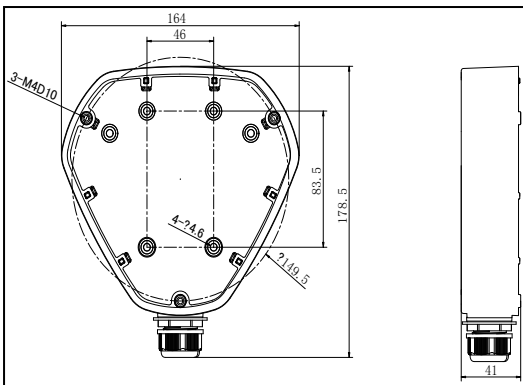

DS-1280ZJ-DM25

Junction Box for Dome Camera

Features:

- Aluminum alloy material with surface spray treatment
- Waterproof design
- Cable hole on bracket makes the feature better

Dimension:

Order Model:

DS-1280ZJ-DM25

Parameter:

Model	DS-1280ZJ-DM25
Parameters	Junction Box for Dome Camera
Appearance	Hikvision White
Material	Aluminum Alloy
Dimension	178.5×164×41mm
Weight	340g

Notice:

- The bracket should be installed on flat wall
- Waterproof rubber is necessary for outdoor application
- The wall must be capable of supporting over 3 times as much as the total weight of the camera and the mount.
- The maximum load capacity of the bracket is **4.5KG**