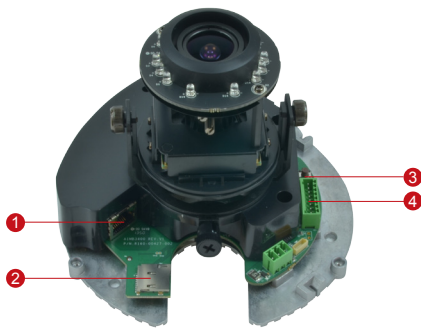

E64A

1MP Indoor Dome with D/N, Adaptive IR, Superior WDR, Vari-focal Lens

- 1 Megapixel with 720p
- Day & Night with Adaptive IR LED
- Vari-focal Lens with f2.8-12mm / F1.4
- Superior WDR (110 dB)
- 30 fps at 1280 x 720
- Vandal Resistant (IK09)

PHOTO INDICATION

- 1 Ethernet Port
- 2 Memory Card Slot
- 3 Reset Button
- 4 Digital Input / Output and Audio-In / Audio-out

DIMENSION DIAGRAM

Unit: mm [inch]

ACCESSORY OPTIONS

Dome Cover		
PDCX-1101		4-inch, smoke, vandal proof

* For more mounting solutions, please refer to Project Planner on www.acti.com

PRODUCT SPECIFICATION**E64A****• Device**

Device Type	Indoor Dome Camera
Image Sensor	Progressive Scan CMOS
Sensor Size	1/3"
Day / Night	Yes
Superior Low Light Sensitivity	No
Minimum Illumination	Color: 0.1 lux at F1.4 (30 IRE, 2400°K); B/W: 0 lux (IR LED on)
Color to B/W Switch	ISP based switch, configurable
Mechanical IR Cut Filter	Yes
IR Sensitivity Range	700~1100nm
IR LED	Adaptive IR LED (IR Exposure Compensation) x 15 (850nm)
IR Working Distance	30 m (0 lux, 30 IRE, Gain 255, Auto shutter mode)
Electronic Shutter	1/5 ~ 1/2,000 sec (manual mode); 1/5 ~ 1/10,000 sec (auto mode)
TV Lines	1250
S/N Ratio	52 dB

• Interface

Digital Input	1, Terminal block
Digital Output	1, Terminal block
Local Storage	MicroSDHC/MicroSDXC memory card slot (card not included)

• General

Power Source / Consumption	PoE Class 2 (IEEE802.3af) / 6.49 W (IR on)
Weight	538 g (1.186 lb)
Dimensions (Ø x H)	146 mm x 114 mm (5.75" x 4.5")
Environmental Casing	Vandal Resistant (IK09 rated); Transparent dome cover
Mount Type	Surface, Pendant, Wall, Corner, Pole, Flush, Gang Box
Starting Temperature	-10°C ~ 50°C (14°F ~ 122°F)
Operating Temperature	-10°C ~ 50°C (14°F ~ 122°F)
Operating Humidity	10% ~ 85% RH
Approvals	CE (EN 55022 Class B, EN 55024), FCC (Part15 Subpart B Class B), IK09