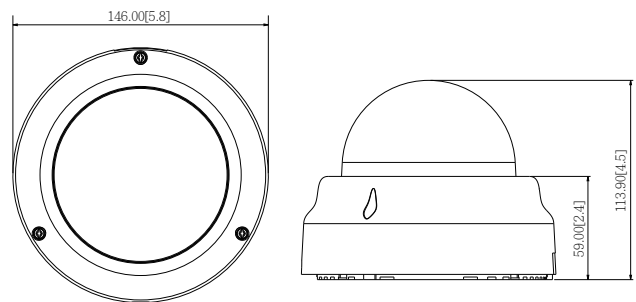

PHOTO INDICATION

- 1 Ethernet Port
- 2 Memory Card Slot
- 3 Reset Button
- 4 Digital Input / Output and Audio-In / Audio-out

DIMENSION DIAGRAM

Unit: mm [inch]

ACCESSORY OPTIONS

Dome Cover		
PDCX-1101		4-inch, smoke, vandal proof

• Interface

Digital Input	1, Terminal block
Digital Output	1, Terminal block
Local Storage	MicroSDHC/MicroSDXC memory card slot (card not included)

• General

Power Source / Consumption	PoE Class 2 (IEEE802.3af) / 6.49 W (IR on)
Weight	538 g (1.186 lb)
Dimensions (Ø x H)	146 mm x 114 mm (5.75" x 4.5")
Environmental Casing	Vandal Resistant (IK09 rated); Transparent dome cover
Mount Type	Surface, Pendant, Wall, Corner, Pole, Flush, Gang Box
Starting Temperature	-10°C ~ 50°C (14°F ~ 122°F)
Operating Temperature	-10°C ~ 50°C (14°F ~ 122°F)
Operating Humidity	10% ~ 85% RH
Approvals	CE (EN 55022 Class B, EN 55024), FCC (Part15 Subpart B Class B), IK09