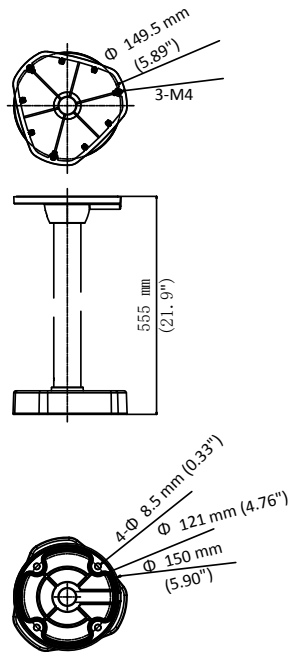

## Pendant Mounting Bracket for Fisheye Camera

### Dimension

### Parameter

Model	DS-1271ZJ-DM25
Parameters	Pendant Mounting Bracket for Fisheye Camera
Appearance	Hikvision White
Material	Aluminum Alloy
Dimension	Φ 150 mm × 555 mm (5.90" × 21.9")
Weight	1930 g (4.3 lb.)