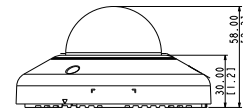

PHOTO INDICATION

DIMENSION DIAGRAM

Unit: mm [inch]

ACCESSORY OPTIONS

Dome Cover		
PDCX-1110		2-inch, smoke, non-vandal proof

Gang Box Converter		
PMAX-0805		White, Aluminum, Supporting 4" round and 4" octagon box types

• Interface

Local Storage	MicroSDHC/MicroSDXC memory card slot (card not included)
---------------	--

• General

Power Source / Consumption	PoE Class 1 (IEEE802.3af) / 3.36W
Weight	446 g (0.983 lb)
Dimensions (Ø x H)	110 mm x 60 mm (4.3" x 2.4")
Environmental Casing	Weatherproof (IP68 rated); Vandal proof (IK10 rated); Vibration Proof (EN 50155-ready without certificate); Transparent dome cover
Mount Type	Surface, Gang box
Starting Temperature	-20°C ~ 50°C (-4°F ~ 122°F)
Operating Temperature	-20°C ~ 50°C (-4°F ~ 122°F)
Operating Humidity	10% ~ 85% RH
Approvals	CE (EN 55022 Class B, EN 55024), FCC (Part15 Subpart B Class B), IK10, IP68, NEMA 4X, EN 50155-Ready (without certificate)