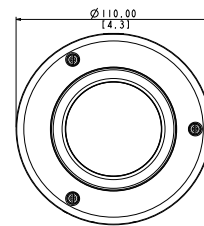

E920

5MP Outdoor Mini Dome with Basic WDR, Fixed Lens

- 5 Megapixel with 1080p
- Fixed Lens with f1.9 mm / F2.8
- Basic WDR (74 dB)
- 30 fps at 1920 x 1080
- Super Wide Angle
- Weatherproof (IP68), Vandal Proof (IK10) and Vibration Proof

PHOTO INDICATION

DIMENSION DIAGRAM

Unit: mm [inch]

ACCESSORY OPTIONS

Dome Cover		
PDCX-1110		2-inch, smoke, non-vandal proof

Gang Box Converter		
PMAX-0805		White, Aluminum, Supporting 4" round and 4" octagon box types

PRODUCT SPECIFICATION**E920****• Device**

Device Type	Outdoor Mini Dome
Image Sensor	Progressive Scan CMOS
Sensor Size	1/3.2"
Effective Pixels	2592 (H) x 1944 (V) (5.04 MP)
Day / Night	No
Superior Low Light Sensitivity	No
Minimum Illumination	Color: 0.1 lux at F2.8 (30 IRE, 2400°K)
Mechanical IR Cut Filter	No
IR Sensitivity Range	No
IR LED	No
Electronic Shutter	1/5 ~ 1/2,000 sec (manual mode); 1/5 ~ 1/10,000 sec (auto mode)
TV Lines	1350
S/N Ratio	52 dB

• Interface

Local Storage	MicroSDHC/MicroSDXC memory card slot (card not included)
---------------	--

• General

Power Source / Consumption	PoE Class 1 (IEEE802.3af) / 3.36W
Weight	446 g (0.983 lb)
Dimensions (Ø x H)	110 mm x 60 mm (4.3" x 2.4")
Environmental Casing	Weatherproof (IP68 rated); Vandal proof (IK10 rated); Vibration Proof (EN 50155-ready without certificate); Transparent dome cover
Mount Type	Surface, Gang box
Starting Temperature	-20°C ~ 50°C (-4°F ~ 122°F)
Operating Temperature	-20°C ~ 50°C (-4°F ~ 122°F)
Operating Humidity	10% ~ 85% RH
Approvals	CE (EN 55022 Class B, EN 55024), FCC (Part15 Subpart B Class B), IK10, IP68, NEMA 4X, EN 50155-Ready (without certificate)