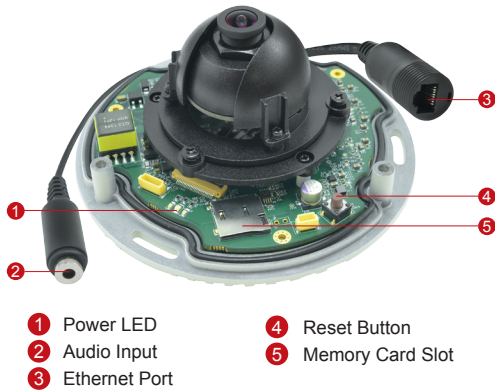

E920

5MP Outdoor Mini Dome with Basic WDR, Fixed Lens

- 5 Megapixel with 1080p
- Fixed Lens with f1.9 mm / F2.8
- Basic WDR (74 dB)
- 30 fps at 1920 x 1080
- Super Wide Angle
- Weatherproof (IP68), Vandal Proof (IK10) and Vibration Proof

PHOTO INDICATION

DIMENSION DIAGRAM

Unit: mm [inch]

ACCESSORY OPTIONS

Dome Cover		
PDCX-1110		2-inch, smoke, non-vandal proof

Gang Box Converter		
PMAX-0805		White, Aluminum, Supporting 4" round and 4" octagon box types

PRODUCT SPECIFICATION**E920****• Device**

Device Type	Outdoor Mini Dome
Image Sensor	Progressive Scan CMOS
Sensor Size	1/3.2"
Effective Pixels	2592 (H) x 1944 (V) (5.04 MP)
Day / Night	No
Superior Low Light Sensitivity	No
Minimum Illumination	Color: 0.1 lux at F2.8 (30 IRE, 2400°K)
Mechanical IR Cut Filter	No
IR Sensitivity Range	No
IR LED	No
Electronic Shutter	1/5 ~ 1/2,000 sec (manual mode); 1/5 ~ 1/10,000 sec (auto mode)
TV Lines	1350
S/N Ratio	52 dB

• Interface

Local Storage	MicroSDHC/MicroSDXC memory card slot (card not included)
---------------	--

• General

Power Source / Consumption	PoE Class 1 (IEEE802.3af) / 3.36W
Weight	446 g (0.983 lb)
Dimensions (Ø x H)	110 mm x 60 mm (4.3" x 2.4")
Environmental Casing	Weatherproof (IP68 rated); Vandal proof (IK10 rated); Vibration Proof (EN 50155-ready without certificate); Transparent dome cover
Mount Type	Surface, Gang box
Starting Temperature	-20°C ~ 50°C (-4°F ~ 122°F)
Operating Temperature	-20°C ~ 50°C (-4°F ~ 122°F)
Operating Humidity	10% ~ 85% RH
Approvals	CE (EN 55022 Class B, EN 55024), FCC (Part15 Subpart B Class B), IK10, IP68, NEMA 4X, EN 50155-Ready (without certificate)