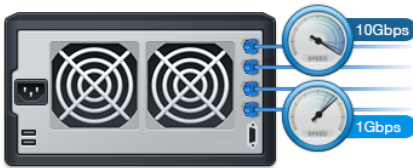

Figure 2) Superior Performance

Two 10Gbps SFP+ ports and two 1Gbps RJ-45 ports with link aggregation support allows DS2015xs to deliver superior performance.

Feature-Rich Business Applications

Put your data to work with Synology's DS2015xs. With **Windows ACL** and **LDAP** support, DS2015xs fits easily into any existing workgroup environment, providing detailed access control and efficient privilege settings. SMB applications including **printer sharing**, **VPN Server**, **Mail Server**, **web server**, **anti-virus**, and **IP surveillance**, allow a single Synology DS2015xs to replace several traditional computing devices and help to maximize your productivity while keeping cost and effort to a minimum.

Resilient and Reliable

In addition to its superior performance, DS2015xs is built for reliability. **Two 10Gbps SFP+ LAN** and **two 1Gbps RJ-45 LAN ports** provide redundancy in the event of unexpected hardware failure while hot swappable drives also help to minimize system downtime during drive replacement.

Uninterrupted availability is a critical goal for all businesses; however, many businesses worldwide still remain unprepared for disaster. **Synology High Availability Manager** can ensure a seamless transition between clustered servers in the event of server failure with minimal impact to applications, thus decreasing the risk of unexpected interruptions and costly downtime.

Easy Backup Solutions

To protect your critical business data, DS2015xs can become a centralized backup target for consolidating fragmented and unstructured information across your network through a range of options. **Synology Hybrid RAID** allows you to optimize usage and get the most out of your hard drives, while also keeping your storage safe with data redundancy. Complete backup solutions including **LUN Snapshot**, **LUN clone** and **Backup & Replication** minimize the impact of disasters.

Energy Efficient Design

Synology DS2015xs is designed with energy efficiency in mind. Equipped with two 120 X 120 mm fans and a smart airflow design to keep the system running cool 24/7, while its noise dampening design makes it much quieter than PC counterparts. Hard drive hibernation further reduces power consumption and operation costs.

All Synology products are produced with RoHS compliant parts and packed with recyclable packing materials. Synology acknowledges the responsibility as a global citizen to continually work to reduce the environmental impact of every product produced.