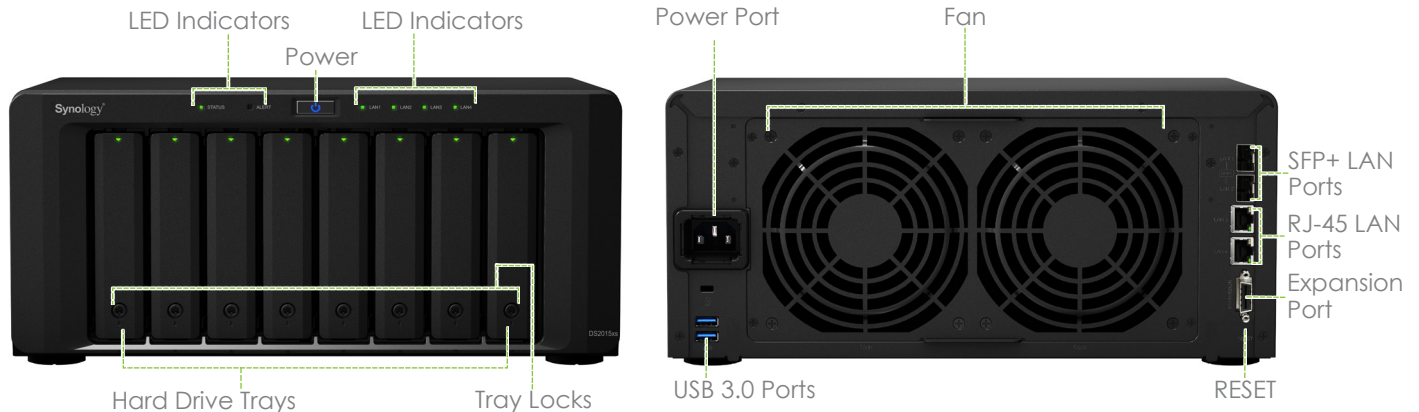

Connections & Buttons

Technical Specifications

Hardware

CPU	Annapurna Labs Alpine AL-514 Quad Core 1.7GHz
Hardware Encryption Engine	Yes
Floating Point	Yes
RAM Size	DDR3 4 GB (Expandable up to 8 GB)
Internal HDD/SSD	3.5" or 2.5" SATA(III) / SATA (II) X 8 (hard drives not included)
Maximum Internal Raw Capacity	48 TB (6 TB HDD X 8) (The actual capacity will differ according to volume types)
Hot Swappable HDD	Yes
External Ports	USB 3.0 port X 2, Expansion port X 1
Size (HxWxD)	157 x 340 x 233 mm
Weight	5.31kg
LAN	10Gbps SFP+ port X 2, 1Gbps RJ-45 port X 2
Wake on LAN/WAN	Yes (1Gbps RJ-45 LAN ports only)
SFP+ Cable Support	SFP+ 10GbE Direct Attach Twinax Cables with Connectivity up to 2 Meters
Wireless Support	Yes (wireless dongles not included)
AC Input Power Voltage	100V to 240V
Power Frequency	50 Hz to 60 Hz, Single Phase
Operating Temperature	5°C to 35°C (40°F to 95°F)
Storage Temperature	-20°C to 60°C (-5°F to 140°F)
Relative Humidity	5% to 95% RH

General

Networking Protocols	CIFS, AFP, NFS, FTP, WebDAV, CalDAV, iSCSI, Telnet, SSH, SNMP, VPN (PPTP, OpenVPN™, L2TP)
File System	Internal: EXT4 External: EXT4, EXT3, FAT, NTFS, HFS+
Storage Management	Maximum File System Size: 108 TB, Maximum Internal Volume #: 1024, Maximum iSCSI Target #: 64, Maximum iSCSI LUN#: 512; Raid Clone/Snapshot support; Supported RAID Type: Synology Hybrid RAID, Basic, JBOD, RAID 0, RAID 1, RAID 5, RAID 6, RAID 10; Synology Expansion Unit Support : DX1215
File Sharing Capability	Maximum User Account: 16000, Maximum Group: 512, Maximum Shared Folder: 512, Maximum Concurrent CIFS/AFP/FTP Connections: 1024
Privilege	Windows Access Control List (ACL)
Directory Service	Windows AD Integration: Domain Users login via Samba (CIFS)/AFP/FTP/File Station, LDAP Integration
Virtualization	VMware vSphere 5, Microsoft Hyper-V, Citrix Certified
Security	FTP over SSL/TLS, IP Auto-Block, Firewall, Encrypted Network Backup over Rsync, HTTPS Connection
Utilities	Synology Assistant, Cloud Station, Evidence Integrity Authenticator
Supported Clients	Windows XP onward, Mac OS X 10.5 onward, Ubuntu 9.04 onward
Supported Browsers	Chrome®, Firefox® Internet Explorer®: 8 or onward, Safari® 5 or onward, Safari (iOS 5 or later on iPad®), Chrome (Android™ 4.0 on tablets)