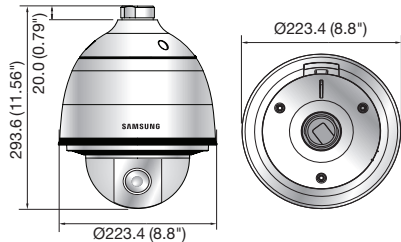

Dimensions

Unit : mm (inch)

SNP-5430H

SNP-5430