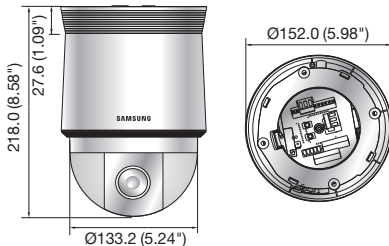

SNP-5430H/5430

1.3Megapixel HD 43x Network PTZ Dome Camera

Key Features

- Max. 1.3M (1280 x 1024) resolution
- 16 : 9 HD (720p) resolution support
- 3.5 ~ 150.5mm (43x) optical zoom, 16x digital zoom
- H.264, MJPEG dual codec, Multiple streaming
- Day & Night (ICR), WDR (120dB)
- Auto tracking, Intelligent video analytics
- PoE+, SD/SDHC/SDXC memory slot, Bi-directional audio support
- IP66 (SNP-5430H) / IK10 (SNP-5430H, SNP-5430 + SHP-3701H only)

Dimensions

Unit : mm (inch)

SNP-5430H

SNP-5430

Accessories (Optional)

* Data recorded on an SD memory card may be lost or damaged by data access during power-off, mechanical shock, memory card detachment, or other operations. Data loss or damage can also occur when a memory card reaches end of life, which varies according to operational conditions. No guarantee is given against damage (including passive damage).