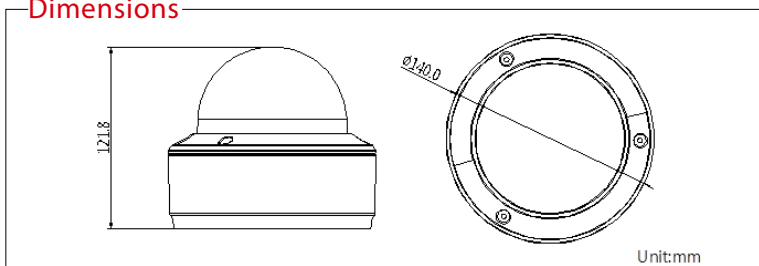

DS-2CD4126FWD-IZ

2MP Outdoor Dome Network Camera

Dimensions

Key Features

- 2MP high resolution
- Full HD1080p video, up to 60fps
- Ultra-low light
- Motorized VF lens with Smart Focus
- 120dB WDR
- Up to 40m IR range
- Vandal-proof
- Audio/Alarm IO
- Full Smart Feature-set