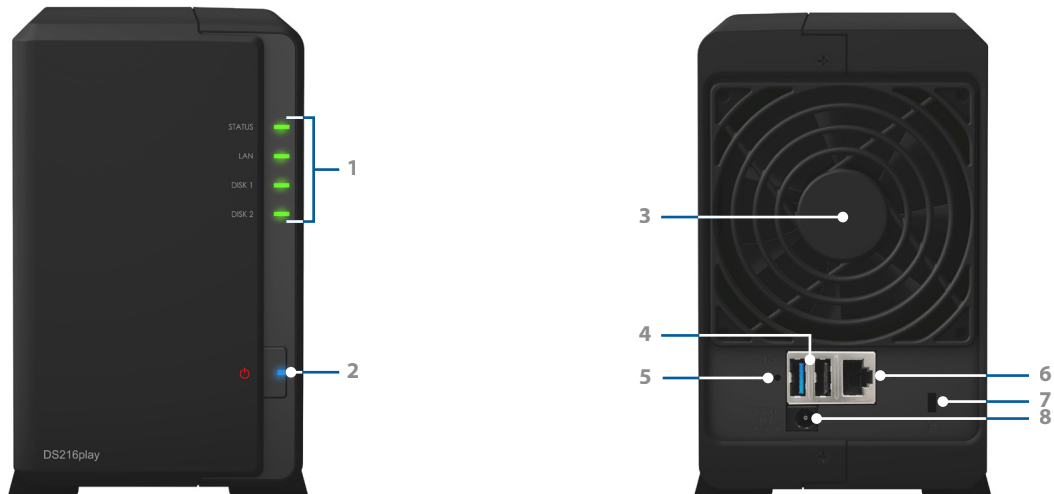

Connections & Buttons

1	LED indicator	2	Power button	3	Fan	4	USB 3.0 port (blue) / 2.0 port (black)
5	Reset button	6	Gigabit (RJ-45) LAN port	7	Kensington Security Slot	8	Power port

Technical Specifications

Hardware

CPU	STM STiH412 dual-core 1.5GHz
Floating point unit	Yes
Hardware encryption engine	Yes
Hardware transcoding engine	Yes; Supported codec: MPEG-4 Part 2 (XVID, DIVX5), MPEG-2, VC-1, H.265 (HEVC); Maximum resolution: 4K (3840 x 2160); Maximum frame rate per second (FPS): 30
RAM size	DDR3 1GB
Compatible drive type	3.5"/2.5" SATA III/II x 2 (Hard drives not included. Disk holders are required for 2.5" drives.)
Maximum internal raw capacity	16TB (8TB HDD x 2) (The actual capacity will differ according to volume types.)
External ports	USB 3.0 port x 1, USB 2.0 port x 1
Size (HxWxD)	165 mm x 100 mm x 225.5 mm
Weight	880g
LAN	Gigabit (RJ-45) x 1
Wireless support	Yes (wireless dongles not included)
Wake on LAN/WAN	Yes
Scheduled power on/off	Yes
AC input power voltage	100V to 240V
Power frequency	50Hz to 60Hz, single phase
Operating temperature	5°C to 40°C (40°F to 104°F)
Storage temperature	-20°C to 60°C (-5°F to 140°F)
Relative humidity	5% to 95% RH

General

Networking protocols	CIFS, AFP, NFS, FTP, WebDAV, CalDAV, iSCSI, Telnet, SSH, SNMP, VPN (PPTP, OpenVPN™, L2TP)
File system	Internal: ext4 External: ext4, ext3, FAT, NTFS, HFS+ (read only)
Storage management	Maximum single volume size: 16TB, Maximum internal volume: 256, Maximum iSCSI Target: 10, Maximum iSCSI LUN: 10
Supported RAID type	Synology Hybrid RAID (SHR), Basic, JBOD, RAID 0, RAID 1
File sharing capability	Maximum user account: 2048, Maximum group: 256, Maximum shared folder: 256, Maximum concurrent CIFS/AFP/FTP/File Station connection: 256
Privilege	Windows Access Control List (ACL)
Directory service	Windows AD Integration: Domain Users login via Samba (CIFS)/AFP/FTP/File Station, LDAP integration
Security	FTP over SSL/TLS, IP auto-block, firewall, encrypted network backup over Rsync, HTTPS connection
Utilities	Synology Web Assistant, Synology Assistant, Cloud Station, Photo Station Uploader, Evidence Integrity Authenticator
Supported clients	Windows XP onwards, Mac OS X® 10.7 onwards, Ubuntu 12 onwards
Supported browsers	Chrome™, Firefox®, Internet Explorer® 8 onwards, Safari® 7 onwards, Safari (iOS® 7 onwards on iPad®), Chrome (Android 4.0 onwards on tablets)
Language	English, Deutsch, Français, Italiano, Español, Dansk, Norsk, Svensk, Nederlands, Русский, Polski, Magyar, Português do Brasil, Português Europeu, Türkçe, Český, 日本語, 한국어, 繁體中文, 简体中文