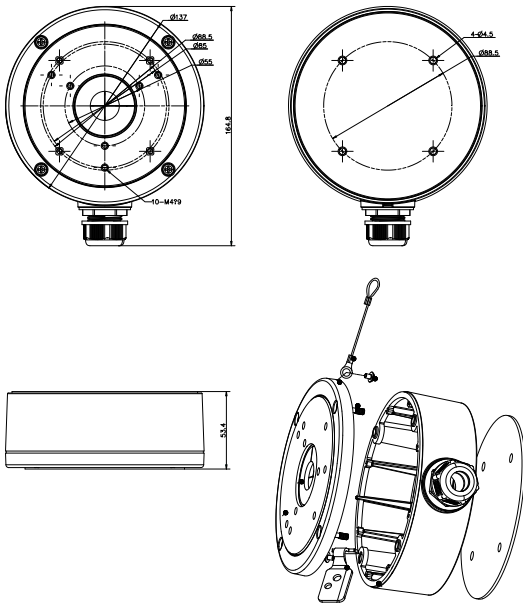

### Junction Box for Dome Camera

#### Features:

- Aluminum alloy material with surface spray treatment
- Waterproof design
- Cable hole on bracket makes the feature better

#### Dimension:

#### Parameter:

Model	DS-1280ZJ-S
Parameters	Junction Box for Dome Camera
Appearance	Hikvision White
Material	Aluminum Alloy
Dimension	Φ137x51.5mm
Weight	527g