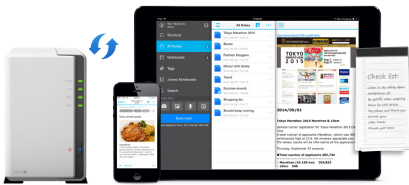

Anytime Availability

Access your DiskStation anywhere using Synology mobile apps.

Your Well-Rounded Multimedia Center

DS216j comes with abundant tools for you to manage your multimedia files with ease and convenience. **Photo Station's** intuitive design allows you to effortlessly organize photos into customized categories, smart albums, and blog posts. With a few clicks, you can share your unique photos to popular social networking websites, from Facebook, Twitter, Flickr, to Weibo. **Audio Station** comes with a built-in lyrics plugin, Internet radio, and support for DLNA, AirPlay®, and Bluetooth speakers for quality playback. With **Video Station**, you can watch movies and TV shows online and record your favorite programs with a DVB-T, DVB-S or DTMB tuner.

Anywhere/Anytime Availability

QuickConnect and **EZ-Internet** configure your DS216j for easy, effortless access over the Internet. Combined with Synology mobile apps, DS216j offers you anywhere, anytime access to your heart's content. With **DS photo**, **DS audio**, and **DS video** you can enjoy anywhere access to your multimedia files; with **DS download**, **DS file**, and **DS cloud**, you can experience seamless file download, access, and synchronization.

Running on Synology DiskStation Manager (DSM)

Synology DiskStation Manager (DSM) is a web-based operating system tailor-made for every Synology NAS. Featuring an intuitive multitasking user interface, DSM provides desktop-like experience to minimize effort in exploring and managing the DiskStation.

The built-in **Package Center** allows you to download and install a variety of packages on demand, ranging from backup, multimedia, business, security and utilities.

With all the built-in and add-on features, DSM provides you with complete and fine-grained control of your DS216j, helping you maximize productivity and make the best out of your digital assets.

Energy-efficient with Cool and Quiet Design

DS216j is designed with energy efficiency in mind. It comes with a 92 X 92 mm fan providing smart airflow to keep the system running cool 24/7, and the noise-dampening design makes it ultra-quiet compared with the PC counterparts. The hard drive hibernation feature can further reduce power consumption and operation cost.

All Synology products are produced with RoHS compliant parts and packed with recyclable packing materials. Synology acknowledges its responsibility as a global citizen to continually work in reducing the environmental impact of every product produced.