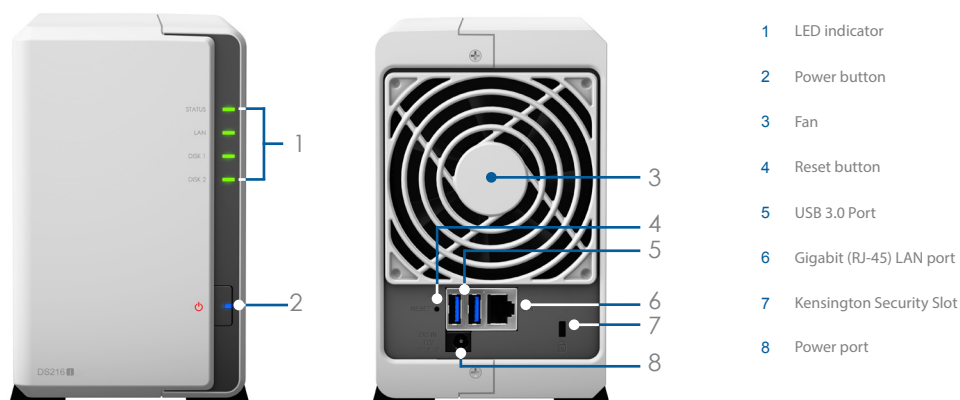

Connections & Buttons

Technical Specifications

Hardware

CPU	Marvell Armada 385 88F6820 dual-core 1.0GHz
Hardware encryption engine	Yes
Floating point unit	Yes
RAM size	DDR3 512MB
Compatible drive type	3.5" or 2.5" SATA III/II x 2 (hard drives not included)
Max internal raw capacity	16TB (8TB x 2 hard drives) (The actual capacity will differ according to volume types)
External ports	USB 3.0 port x 2
Size (HxWxD)	165mm x 100mm x 225.5mm
Weight	0.88kg
LAN	Gigabit (RJ-45) x 1
Wireless support	Yes (wireless dongles not included)
Wake on LAN/WAN	Yes
AC input power voltage	100V to 240V
Operating temperature	5°C to 40°C (40°F to 104°F)
Storage temperature	-20°C to 60°C (-5°F to 140°F)
Relative humidity	5% to 95% RH

General

Networking protocols	CIFS, AFP, NFS, FTP, WebDAV, CalDAV, iSCSI, Telnet, SSH, SNMP, VPN (PPTP, OpenVPN™, L2TP)
File system	Internal: ext4 External: ext4, ext3, FAT, NTFS, HFS+ (read only)
Storage management	Max File System Size: 16TB, Max Internal Volume #: 256
Supported RAID type	Synology Hybrid RAID (SHR), Basic, JBOD, RAID 0, RAID 1
File sharing capability	Maximum user account: 1024, Maximum group: 256, Maximum shared folder: 256 Maximum concurrent CIFS/AFP/FTP/File Station connection: 128
Privilege	Windows Access Control List (ACL)
Directory service	Windows ADS Domain Integration, LDAP Integration
Security	FTP over SSL/TLS, IP Auto-Block, Firewall, Encrypted Network Backup over Rsync, HTTPS Connection
Utilities	Synology Web Assistant, Synology Assistant, Cloud Station, Photo Station Uploader, Evidence Integrity Authenticator
Supported clients	Windows XP onwards, Mac OS X® 10.7 onwards, Ubuntu 12 onwards
Support browsers	Chrome™, Firefox®, Internet Explorer®: 8 onwards, Safari® 7 onwards, Safari (iOS® 7 onwards on iPad®), Chrome (Android 4.0 onwards on tablets)
Language	English, Deutsch, Français, Italiano, Español, Dansk, Norsk, Svensk, Nederlands, Русский, Polski, Magyar, Português do Brasil, Português Europeu, Türkçe, Česky, 日本語, 한국어, 繁體中文, 简体中文