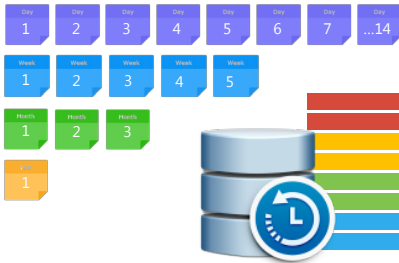

Satisfy Your Need for Both Performance and Data Security

Synology DS916+ is a full-featured 4-drive-bay network attached storage solution specifically designed for small and medium-sized business users and IT enthusiasts who care about high performance throughput and safety for data sharing and backup. DS916+ equips with an **Intel® Pentium® N3710 quad-core processor with AES-NI hardware encryption engine** and **2GB or 8GB** memory options, providing outstanding throughput at over **225.91 MB/s reading** and **221.04 MB/s writing**, and an astonishing encryption acceleration at over **225.83 MB/s reading** and **209.35 MB/s writing** under a RAID 5 configuration in a Windows® environment with Link Aggregation enabled¹.

With scalable drive management of up to 9 drives with **Synology Expansion Unit DX513²** and real-time **1-channel H.264 4K Ultra HD** or **3-channel Full HD³** video transcoding support, DS916+ is also ideal for sharing and storing ultra-high definition media contents.

Btrfs: Next Generation Storage Efficiency

DS916+ introduces the **Btrfs file system**, bringing the most advanced storage technologies to meet the management needs of modern businesses:

- **Built-in data integrity check** detects data and file system corruption with data and meta-data checksums and improve overall stability.
- **Flexible Shared Folder/User Quota System** provides comprehensive quota control on all user accounts and shared folders.
- **Advanced snapshot technology** with customizable backup schedule allows up to **1024 copies** of shared folder backups in a minimum **5-minute interval** without occupying huge storage capacity and system resources.
- **File or folder level data restoration** brings huge convenience and saves time for users who wish to restore only a specific single file or folder.
- **Cloud Station with file versioning** reduces down to half of storage consumption when compared with the Ext4 file system.