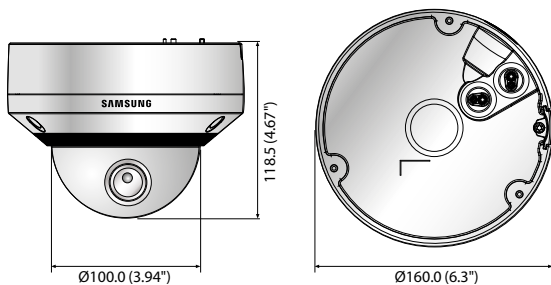

Dimensions

Unit : mm (inch)

Accessories (Optional)

PNV-9080R	
VIDEO	
Imaging Device	1/1.7" 12.4M CMOS
Total Pixels / Effective Pixels	4,168(H) x 3,062(V) / 4,072(H) x 3,046(V)
Scanning System	Progressive
Min. Illumination	Color: 0.3Lux (1/30sec, F1.6, 30IRE), 0.01Lux (2sec, F1.6, 30IRE) B/W: 0Lux (IR LED on)
S/N Ratio	50dB
Video Output	CVBS: 1.0 Vpp / 75Ω composite, 714 x 480(N), 702 x 576(P), for installation DIP connector type
LENS	
Focal Length (Zoom Ratio)	4.5 ~ 10mm (2.2x) motorized varifocal
Max. Aperture Ratio	F1.6
Angular Field of View	[4096 x 2160] H: 100.3°(Wide) ~ 45.6°(Tele) / V: 49.7°(Wide) ~ 24.0°(Tele) [3840 x 2160] H: 92.3°(Wide) ~ 42.6°(Tele) / V: 49.7°(Wide) ~ 24.0°(Tele)
Min. Object Distance	0.5m (1.64ft)
Focus Control	Simple focus (Motorized V/F) / Manual, Remote control via network (Manual, Simple focus)
Lens Type / Mount Type	P-Iris mode / Board-in type
PAN/TILT/ROTATE	
Pan / Tilt / Rotate Range	0° ~ 354° / 0° ~ 67° / 0° ~ 355°
OPERATIONAL	
Viewable Length	40m (131.23ft)
Camera Title	Off / On (Displayed up to 60 characters) - W/W : English / Numeric / Special characters - China : English / Numeric / Special / Chinese characters - Common : Multi-line (Max. 5), Color (Grey / Green / Red / Blue / Black / White), Transparency, Auto scale by resolution
Day & Night	Auto (ICR) / Color / B/W / External / Schedule
Backlight Compensation	Off / BLC / WDR
Wide Dynamic Range	120dB
Contrast Enhancement	SSDR (Off / On)
Digital Noise Reduction	SSNR (2D+3D noise filter) (Off / On)
Defog	Off / Auto / Manual
Motion Detection	Off / On (8ea, Polygonal)
Privacy Masking	Off / On (16ea, Polygonal) - Color : Gray / Green / Red / Blue / Black / White
Gain Control	Off / Low / Middle / High
White Balance	ATW / AWC / Manual / Indoor / Outdoor (Include mercury & Sodium)
Electronic Shutter Speed	Minimum / Maximum / Anti flicker (2 ~ 1/12,000sec)
Flip / Mirror	Off / On, Hallway: 90° / 270°
Intelligent Video Analytics	Tampering (Scene change), Virtual line, Enter / Exit, (Dis)Appear, Audio Detection, Defocus detection, Digital auto tracking - with metadata
Alarm I/O	Input 1ea / Output 1ea
Alarm Triggers	Alarm input, Motion detection, Video analytics, Audio detection, Network disconnect
Alarm Events	File upload via FTP and E-mail, Notification via E-mail Local storage (SD/SDHC/SDXC) or NAS recording at event triggers, External output
Pixel Counter	Support (Plug-in viewer only)
NETWORK	
Ethernet	RJ-45 (10/100/1000BASE-T)
Video Compression Format	H.265 / H.264 (MPEG-4 part 10/AVC) : Main / Baseline / High, MJPEG
Resolution	[8M mode] 4096 x 2160, 3840 x 2160, 2592 x 1944, 2592 x 1464, 1920 x 1080, 1600 x 1200, 1280 x 1024, 1280 x 960, 1280 x 720, 1024 x 768, 800 x 600, 800 x 448, 720 x 576, 720 x 480, 640 x 480, 640 x 360, 320 x 240 [12M mode] 4000 x 3000, 3840 x 2160, 2592 x 1944, 2592 x 1464, 1920 x 1080, 1600 x 1200, 1280 x 1024, 1280 x 960, 1280 x 720, 1024 x 768, 800 x 600, 800 x 448, 720 x 576, 720 x 480, 640 x 480, 640 x 360, 320 x 240
Max. Framerate	H.265 / H.264: 20fps@4000 x 3000, 30fps@4096 x 2160 MJPEG: 2fps@4000 x 3000 ~ 2592 x 1464, 15fps@1920 x 1080 ~ 320 x 240
Smart Codec / WiseStream	Manual mode (Area-based: 5ea) / Support
Video Quality Adjustment	H.265 / H.264: Target bitrate level control, MJPEG: Quality level control
Bitrate Control Method	H.265 / H.264: CBR or VBR, MJPEG: VBR
Streaming Capability	Multiple streaming (Up to 3 profiles)
Audio In	Selectable (Mic in / Line in), Supply voltage: 2.5V DC (4mA), Input impedance: approx. 2K Ohm
Audio Out	Line out (3.5mm mono jack), Max output level: 1Vrms
Audio Compression Format	G.711 u-law/G.726 selectable, G.726 (ADPCM) 8KHz, G.711 8KHz G.726: 16Kbps, 24Kbps, 32Kbps, 40Kbps, AAC-LC: 48Kbps at 16KHz
Audio Communication	Bi-directional audio (2-way)
IP	IPv4, IPv6
Protocol	TCP/IP, UDP/IP, RTP(UDP), RTP(TCP), RTCP, RTSP, NTP, HTTP, HTTPS, SSL/TLS, DHCP, PPPoE, FTP, SMTP, ICMP, IGMP, SNMPv1/v2c/v3(MIB-2), ARP, DNS, DDNS, QoS, PIM-SM, UPnP, Bonjour
Security	HTTPS(SSL) login authentication, Digest login authentication IP address filtering, User access log, 802.1x authentication (EAP-TLS, EAP-LEAP)
Streaming Method	Unicast / Multicast
Max. User Access	15 users at unicast mode
Edge Storage	SD/SDHC/SDXC (128GB) - Motion images recorded in the SD/SDHC/SDXC memory card can be downloaded, Camera can detect automatically when the memory is connected, Memory status display (Normal / Error / Active / Formatting / Lock), NAS (Network Attached Storage), Local PC for instant recording (Plug-in viewer only)
Application Programming Interface	ONVIF profile S/G/Q, SUNAPI (HTTP API), S/NP, Wisenet Open Platform
Webpage Language	English, French, German, Spanish, Italian, Chinese, Russian, Japanese, Swedish, Portuguese, Turkish, Polish, Czech, Dutch, Hungary, Greek
Web Viewer	Supported OS : Windows 7, 8.1, 10, Mac OS X 10.9, 10.10, 10.11 Plug-in free Webviewer - Supported Browser : Google Chrome 47, MS Edge 20 Plug-in Webviewer - Supported Browser : MS Explore 11, Mozilla Firefox 43, Apple Safari 9 * Mac OS X only
Central Management Software	SmartViewer
ENVIRONMENTAL	
Operating Temperature / Humidity	-40°C ~ +55°C (-40°F ~ +131°F) / Less than 90% RH * Start up should be done at above -35°C (-31°F)
Storage Temperature / Humidity	-40°C ~ +60°C (-40°F ~ +140°F) / Less than 90% RH
Ingress Protection / Vandal Resistance	IP66, IP67 / IK10
ELECTRICAL	
Input Voltage / Current	24V AC, 12V DC, PoE (IEEE802.3af, Class3)
Power Consumption	12V DC: Max. 11.55W, PoE: Max. 12.95W, 24V AC (50/60Hz): 14.08W - Heater on 12V DC: Max. 10.45W, PoE: Max. 11.77W, 24V AC (50/60Hz): 12.43W - Heater off
MECHANICAL	
Color / Material	Ivory / Aluminium
Dimensions (WxH)	Ø160.0 x 118.5mm (Ø6.3" x 4.67")
Weight	990g (2.18 lb)