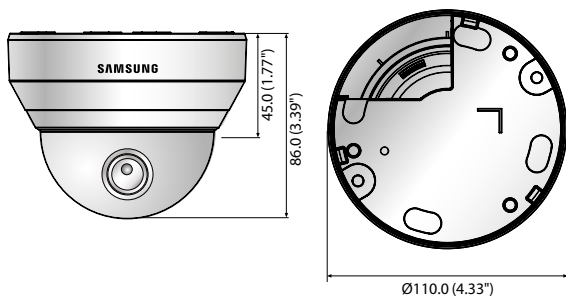

## Key Features

- Max. 2M (1920 x 1080) resolution
- Built-in 2.8mm fixed lens (QND-6010R)  
3.6mm fixed lens (QND-6020R)  
6mm fixed lens (QND-6030R)
- Max. 30fps@all resolutions (H.265/H.264)
- H.265, H.264, MJPEG codec supported, Multiple streaming
- Motion detection, Tampering, Defocus detection
- micro SD (128GB) memory slot, PoE / 12V DC
- IR viewable length 20m, IK08
- Hallway view, WiseStream support
- LDC support (Lens Distortion Correction)

## Dimensions

Unit: mm (inch)