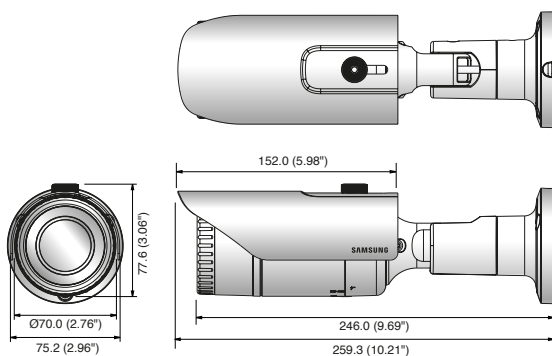

## Key Features

- Max. 2M (1920 x 1080) resolution
- 2.8 ~ 12mm (4.3x) varifocal lens
- Max. 30fps@2M all resolutions (H.265/H.264)
- H.265, H.264, MJPEG codec supported, Multiple streaming
- Motion detection, Tampering, Defocus detection
- micro SD (128GB) memory slot, PoE / 12V DC
- IR viewable length 30m, IP66, IK10
- Hallway view support
- LDC support (Lens Distortion Correction)

## Dimensions

Unit: mm (inch)