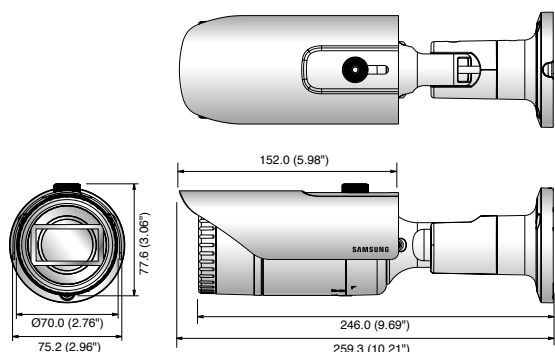

Dimensions

Unit: mm (inch)

Accessories (Optional)

SBO-100B1

SBP-302PM

QNO-7080R	
VIDEO	
Imaging Device	1/3" 4M CMOS
Total Pixels	2,720(H) x 1,536(V)
Effective Pixels	2,688(H) x 1,520(V)
Scanning System	Progressive
Min. Illumination	Color: 0.15Lux (30IRE), B/W: 0Lux (IR LED on)
LENS	
Focal Length (Zoom Ratio)	2.8 ~ 12mm (4.3x) motorized varifocal
Max. Aperture Ratio	F1.4
Angular Field of View	H: 109.7° ~ 26.0° / V: 60.8° ~ 15.2° / D: 131.3° ~ 30.1°
Min. Object Distance	0.5m (1.64ft)
Focus Control	Simple focus (Motorized V/F) / Manual, Remote control via network
Lens Type	DC auto iris
Mount Type	Board type
OPERATIONAL	
IRViewable Length	30m (98.43ft)
Camera Title	Off / On (Displayed up to 20 characters per line) - W/W : English / Numeric / Special characters - China : English / Numeric / Special / Chinese characters - Common : Multi-line (Max. 5), Color (Grey / Green / Red / Blue / Black / White), Transparency, Auto scale by resolution
Day & Night	True Day & Night
Backlight Compensation	Off / BLC / WDR
Wide Dynamic Range	120dB
Digital Noise Reduction	SSNR (Off / On)
Motion Detection	Off / On (4ea polygonal zones)
Privacy Masking	Off / On (sea rectangular zones)
Gain Control	Off / Low / Middle / High
White Balance	ATW / AWC / Manual / Indoor / Outdoor
LDC (Lens Distortion Correction)	Off / On (5 levels with min / max)
Electronic Shutter Speed	Minimum / Maximum / Anti flicker
Flip / Mirror	Flip / Mirror / Hallway view
Intelligent Video Analytics	Motion detection with metadata, Tampering, Defocus detection
Alarm I/O	Input 1 / Output 1
Alarm Triggers	Motion detection, Tampering detection, SD card error, NAS error, Alarm input, Defocus detection
Alarm Events	File upload via FTP and E-mail, Local storage recording at event, Notification via E-mail, External output
Pixel Counter	Support (Plug-in viewer only)
NETWORK	
Ethernet	RJ-45 (10/100BASE-T)
Video Compression Format	H.265, H.264, MJPEG
Resolution	2592 x 1520, 2560 x 1440 (16:9), 2304 x 1296, 1920 x 1080, 1280 x 1024, 1280 x 960, 1280 x 720, 1024 x 768, 800 x 600, 800 x 450, 720 x 576, 720 x 480, 640 x 480, 640 x 360, 320 x 240
Max. Framerate	H.265/H.264: Max. 20fps at 4M, Max. 30fps at 2M all resolutions, MJPEG: Max. 15fps
Smart Codec	WiseStream
Video Quality Adjustment	H.265/H.264: Target bitrate level control, MJPEG: Quality level control
Bitrate Control Method	H.265/H.264: CBR or VBR, MJPEG: VBR
Streaming Capability	Multiple streaming (Up to 3 profiles)
Audio I/O	Line in
Audio Compression Format	G.711 u-law / G.726 selectable G.726 (ADPCM) 8KHz, G.711 8KHz, G.726: 16Kbps, 24Kbps, 32Kbps, 40Kbps
Audio Communication	Uni-directional audio
IP	IPv4, IPv6
Protocol	TCP/IP, UDP/IP, RTP (UDP), RTP (TCP), RTCP, RTSP, NTP, HTTP, HTTPS, SSL/TLS, DHCP, PPPoE, FTP, SMTP, ICMP, IGMP, SNMPv1/v2c/v3 (MIB-2), ARP, DNS, DDNS, QoS, PIM-SM, UPnP, Bonjour
Security	HTTPS (SSL) login authentication, Digest login authentication IP address filtering, User access log, 802.1x authentication
Streaming Method	Unicast / Multicast
Max. User Access	6 users at unicast mode
Storage	micro SD/SDHC/SDXC max. 128G, NAS - Motion images recorded in the SD memory card can be downloaded - Manual recording at local PC
Application Programming Interface	ONVIF Profile S/G, SUNAPI (HTTP API)
Webpage Language	English, Korean, Chinese, French, Italian, Spanish, German, Japanese, Russian, Swedish, Portuguese, Czech, Polish, Turkish, Dutch, Hungary, Greek
Web Viewer	Supported OS: Windows 7, 8.1, 10, Mac OS X 10.9, 10.10, 10.11 Plug-in free Webviewer - Supported Browser: Google Chrome 47, MS Edge 20 Plug-in Webviewer - Supported Browser: MS Explore 11, Mozilla Firefox 43, Apple Safari 9 * Mac OS X only
Central Management Software	SmartViewer
ENVIRONMENTAL	
Operating Temperature / Humidity	-30°C ~ +55°C (-22°F ~ +131°F) / Less than 90% RH * Start up should be done at above -20°C (-4°F)
Storage Temperature / Humidity	-30°C ~ +60°C (-22°F ~ +140°F) / Less than 90% RH
Ingress Protection	IP66
Vandal Resistance	IK10
ELECTRICAL	
Input Voltage / Current	PoE (IEEE802.3af, Class3) / 12V DC
Power Consumption	Max. 8W (PoE), Max. 7W (12V DC)
MECHANICAL	
Color / Material	Dark gray / Metal
Dimensions (WxH)	Ø70.0 x 246.0mm (Ø2.76" x 9.69") (Without sunshield)
Weight	750g (1.65 lb)