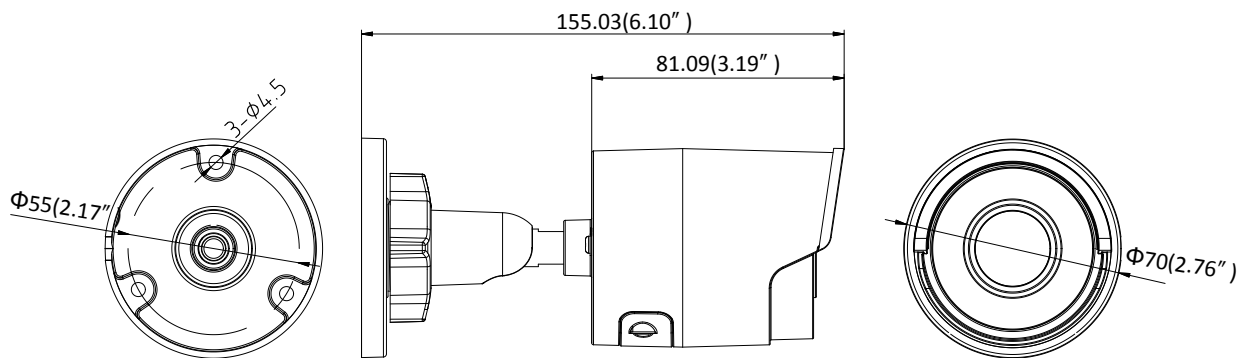

General Function	One-key Reset, Anti-Flicker, Heartbeat, Mirror, Password Protection, Privacy Mask, Watermark, IP Address Filter
Interface	
Communication Interface	1 RJ45 10M/100M self-adaptive Ethernet port
On-board Storage	Built-in microSD/SDHC/SDXC slot, up to 128 GB
Smart Feature-set	
Behavior Analysis	Line crossing detection, intrusion detection, unattended baggage detection, object removal detection
Line Crossing Detection	Cross a pre-defined virtual line, up to 1 pre-defined virtual lines supported
Intrusion Detection	Enter and loiter in a pre-defined virtual region, up to 1 pre-defined virtual regions supported
Object Removal Detection	Objects removed from the pre-defined region, such as the exhibits on display.
Unattended Baggage Detection	Objects left over in the pre-defined region such as the baggage, purse, dangerous materials
Face Detection	Human face appears in the image can be detected and trigger linkage method
General	
Operating Conditions	-30 °C to +60 °C (-22 °F to +140 °F), Humidity 95% or less (non-condensing)
Power Supply	12 VDC $\pm$ 25%, 5.5W PoE(802.3af, class 3), 7W
IR Range	Up to 30 m
Protection Level	IP67
Dimensions	Camera: $\Phi 70 \times 155.03$ mm ($\Phi 2.76'' \times 6.1''$) Package: $216 \times 121 \times 118$ mm ($8.5'' \times 4.76'' \times 4.65''$)
Weight	Camera: 410 g (0.9 lb.)

Available Models

DS-2CD2035FWD-I

Dimensions

Unit: mm