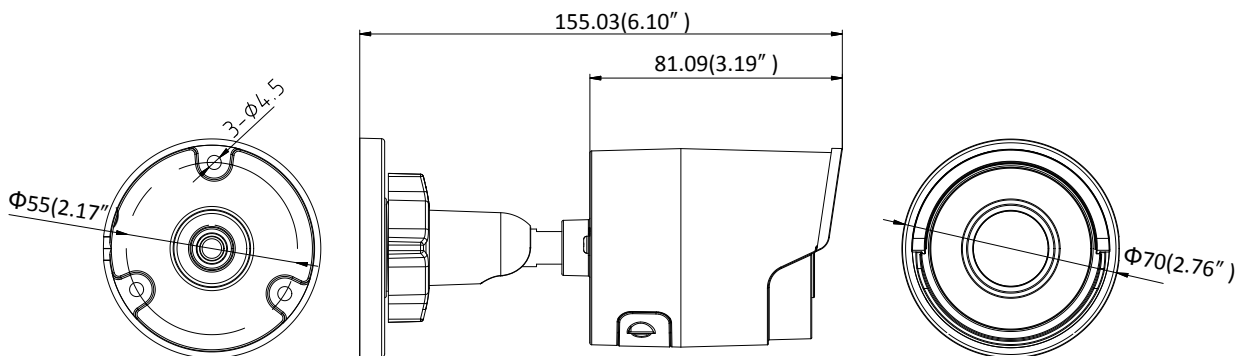

General Function	One-key Reset, Anti-Flicker, Heartbeat, Mirror, Password Protection, Privacy Mask, Watermark, IP Address Filter
Smart Feature-set	
Behavior Analysis	Line crossing detection, intrusion detection, unattended baggage detection, object removal detection
Line Crossing Detection	Cross a pre-defined virtual line, up to 1 pre-defined virtual lines supported
Intrusion Detection	Enter and loiter in a pre-defined virtual region, up to 1 pre-defined virtual regions supported
Object Removal Detection	Objects removed from the pre-defined region, such as the exhibits on display.
Unattended Baggage Detection	Objects left over in the pre-defined region such as the baggage, purse, dangerous materials
Face Detection	Human face appears in the image can be detected and trigger linkage method
Interface	
Communication Interface	1 RJ45 10M/100M self-adaptive Ethernet port
On-board Storage	Built-in microSD/SDHC/SDXC slot, up to 128 GB
General	
Operating Conditions	-30 °C to +60 °C (-22 °F to +140 °F), Humidity 95% or less (non-condensing)
Power Supply	12 VDC $\pm$ 25%, 6W PoE(802.3af, class 3), 7W
IR Range	Up to 30 m
Protection Level	IP67
Dimensions	Camera: $\Phi 70 \times 155.03$ mm ($\Phi 2.76'' \times 6.1''$) Package: $216 \times 121 \times 118$ mm ($8.5'' \times 4.76'' \times 4.65''$)
Weight	Camera: 410 g (0.9 lb.)

Available Models

DS-2CD2055FWD-I

Dimensions