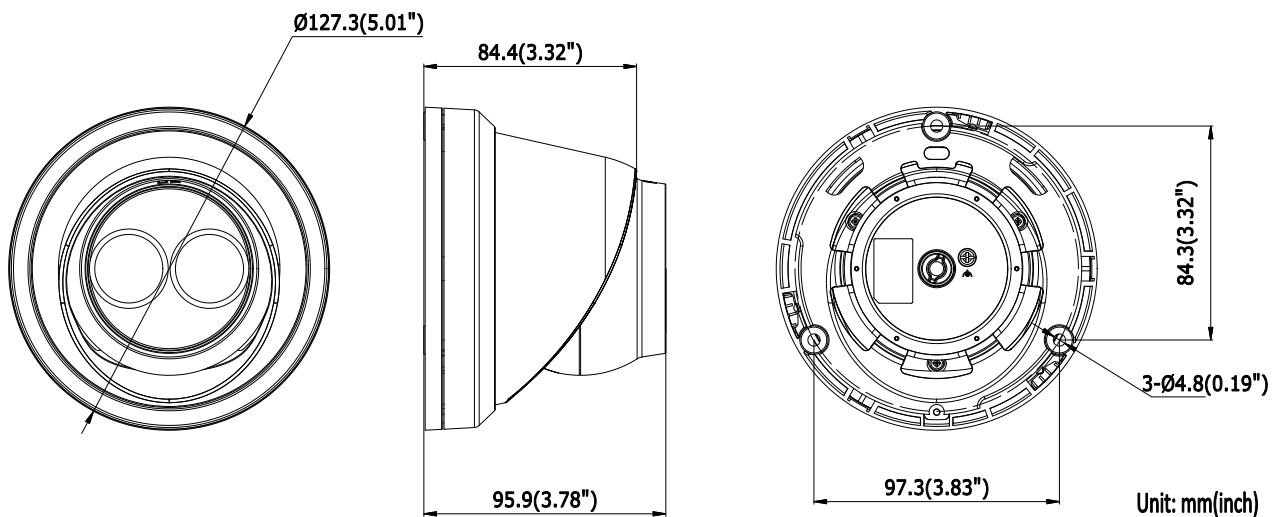

General Function	One-key Reset, Dual-VCA, Anti-Flicker, Heartbeat, Mirror, Password Protection, Privacy Mask, Watermark, IP Address Filter
Interface	
Communication Interface	1 RJ45 10M/100M self-adaptive Ethernet port
On-board Storage	Built-in microSD/SDHC/SDXC slot, up to 128 GB
Smart Feature-set	
Behavior Analysis	Line crossing detection, intrusion detection, unattended baggage detection, object removal detection
Line Crossing Detection	Cross a pre-defined virtual line, up to 1 pre-defined virtual lines supported
Intrusion Detection	Enter and loiter in a pre-defined virtual region, up to 1 pre-defined virtual regions supported
Object Removal Detection	Objects removed from the pre-defined region, such as the exhibits on display.
Unattended Baggage Detection	Objects left over in the pre-defined region such as the baggage, purse, dangerous materials
Face Detection	Human face appears in the image can be detected and trigger linkage method
General	
Operating Conditions	-30 °C to +60 °C (-22 °F to +140 °F), Humidity 95% or less (non-condensing)
Power Supply	12 VDC ± 25%, 6.5 W PoE(802.3af, 42.5 – 57V, class 3), 8.5 W
IR Range	Up to 30 m
Protection Level	IP67
Dimensions	Camera: Φ 127.3 × 95.9 mm (5.01" × 3.78") Package: 150 × 150 × 141 mm (5.91" × 5.91" × 5.55")
Weight	Camera: 620 g (1.37 lb.)

Available Models

DS-2CD2385FWD-I

Dimensions