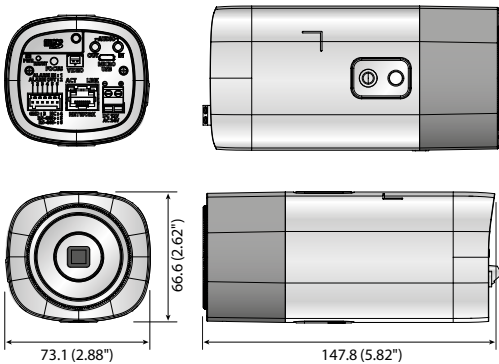

## Key Features

- Max. 5 megapixel (2560 x 1920) resolution
- 0.07Lux@F1.2 (Color), 0.007Lux@F1.2 (B/W)
- Max. 30fps@all resolutions (H.265/H.264)
- H.265, H.264, MJPEG codec supported, Multiple streaming
- Day & Night (ICR), WDR (120dB), P-Iris, Defog
- Digital image stabilization with built-in Gyro sensor
- Loitering, Directional detection, Fog detection, Audio detection, Digital auto tracking, Sound classification, Tampering
- Motion detection, Handover
- SD/SDHC/SDXC memory slot (Max. 512GB)
- Hallway view, WiseStream II support
- LDC support (Lens Distortion Correction)
- PoE / 24V AC, 12V DC, Bi-directional audio support

## Dimensions

Unit: mm (inch)