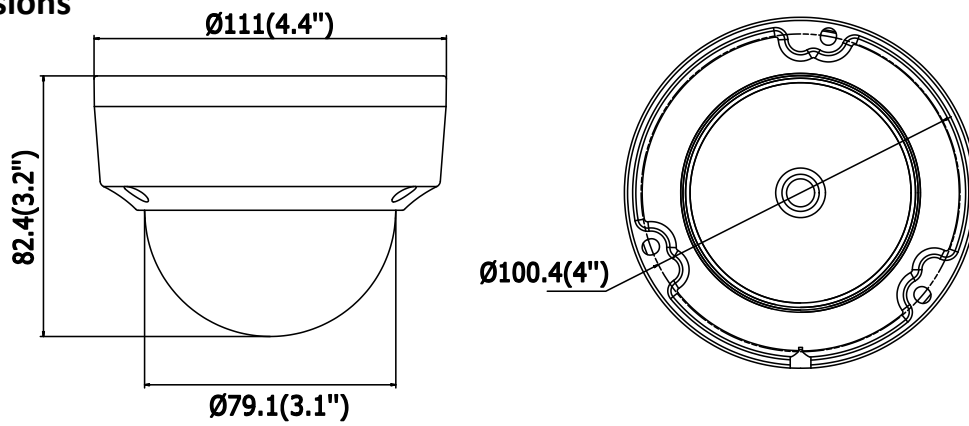

Dimensions

Unit: mm

Accessories

DS-1259ZJ

DS-1272ZJ-110

DS-1272ZJ-110B

DS-1271ZJ-110

DS-1280ZJ-DM18

DS-1276ZJ

DS-1275ZJ

DS-1250ZJ

Distributed by