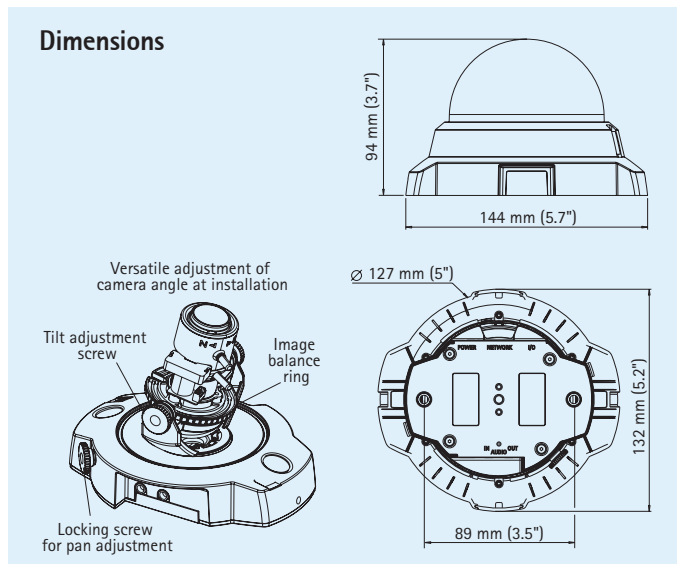

More information is available at www.axis.com

Dimensions

Optional accessories

Drop-ceiling mount kit, transparent or smoked cover

Optional casings with smoked cover or black casing

Various mounting kits

For information on AXIS Camera Station and video management software from Axis' Application Development Partners, see www.axis.com/products/video/software/