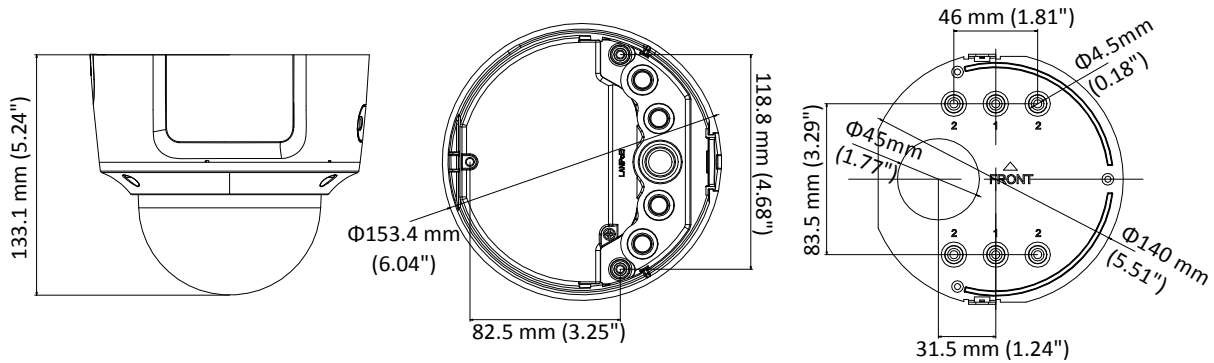

Day/Night Switch	Auto/Schedule/Triggered by Alarm In
<b>Network</b>	
Network Storage	Support Micro SD/SDHC/SDXC card (128G), local storage and NAS (NFS,SMB/CIFS), ANR
Alarm Trigger	Motion detection, video tampering, network disconnected, IP address conflict, illegal login, HDD full, HDD error, Alarm input, Alarm output
Protocols	TCP/IP, ICMP, HTTP, HTTPS, FTP, DHCP, DNS, DDNS, RTP, RTSP, RTCP, PPPoE, NTP, UPnP, SMTP, SNMP, IGMP, 802.1X, QoS, IPv6, Bonjour
General Function	One-key reset, anti-flicker, three streams, heartbeat, password protection, privacy mask, watermark, IP address filter
API	ONVIF (PROFILE S, PROFILE G), PSIA, CGI, ISAPI
Simultaneous Live View	Up to 6 channels
User/Host	Up to 32 users 3 levels: Administrator, Operator and User
Client	iVMS-4200, iVMS-4500, iVMS-5200
Web Browser	IE8+, Chrome 31.0-44, Firefox 30.0-51, Safari 8.0+
<b>Interface</b>	
Audio	1 input (line in, 3.5 mm), 1 output(3.5 mm), single track
Communication Interface	1 RJ45 10M/100M self-adaptive Ethernet port
Alarm	1 input, 1 output (max. 12 VDC, 30 mA)
Video Output	1Vp-p composite output (75 Ω/BNC)
On-board storage	Built-in Micro SD/SDHC/SDXC slot, up to 128 GB
SVC	H.264 encoding supports
Reset Button	Support
<b>Audio</b>	
Environment Noise Filtering	Support
Audio Sampling Rate	16 kHz
<b>General</b>	
Operating Conditions	-30 °C to +60 °C (-22 °F to +140 °F), Humidity 95% or less (non-condensing)
Power Supply	12 VDC ± 25%, PoE (802.3af) Terminal block for DC input
Power Consumption and Current	12 VDC, 0.75A, max. 9.5W PoE (802.3af, 37V to 57V), 0.1A to 0.3A, max. 11W
Protection Level	IP67, IK10
Material	Metal
Dimensions	Φ153.4 × 133.1 mm (Φ6.04" × 5.24")
Weight	Camera: 1287 g (2.84 lb.)

## Dimensions