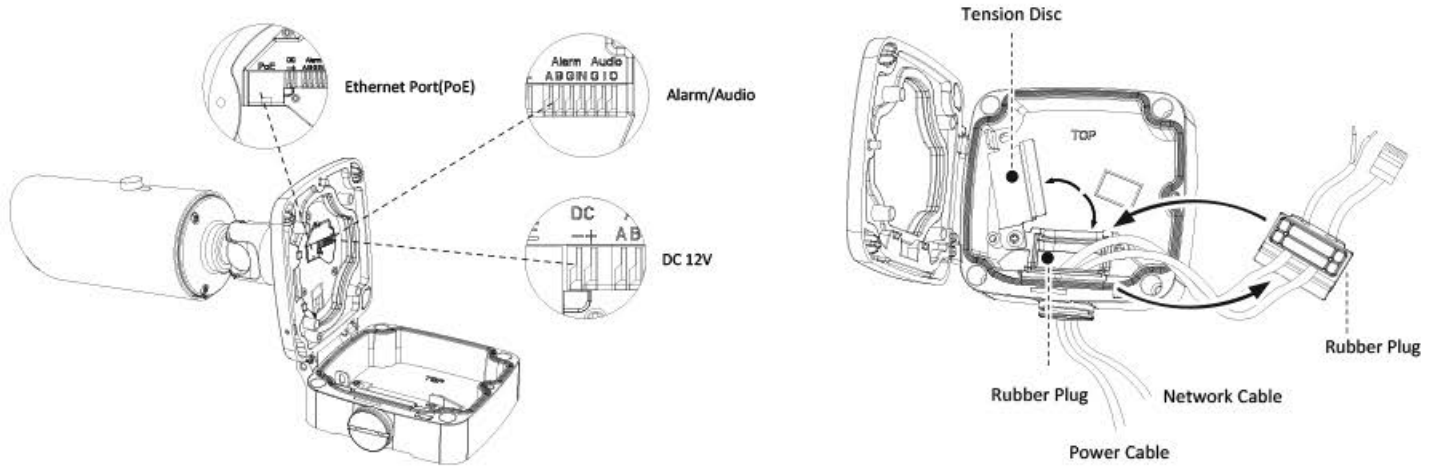

H.265 Remote Focus&Zoom Pro Bullet Network Camera

Structure Diagrams

Units: mm

Accessories Support

A01-N Pole mount with stainless steel straps
Weight: 730g
Dimensions: 170*51.5*152.6mm

A02 Corner bracket
Weight: 540g
Dimensions: 170*23.2*205.3mm

A03 Corner bracket
Weight: 900g
Dimensions: 170*152.6*76.3mm

A62 Junction box
Weight: 510g
Dimensions: 134*127*40mm