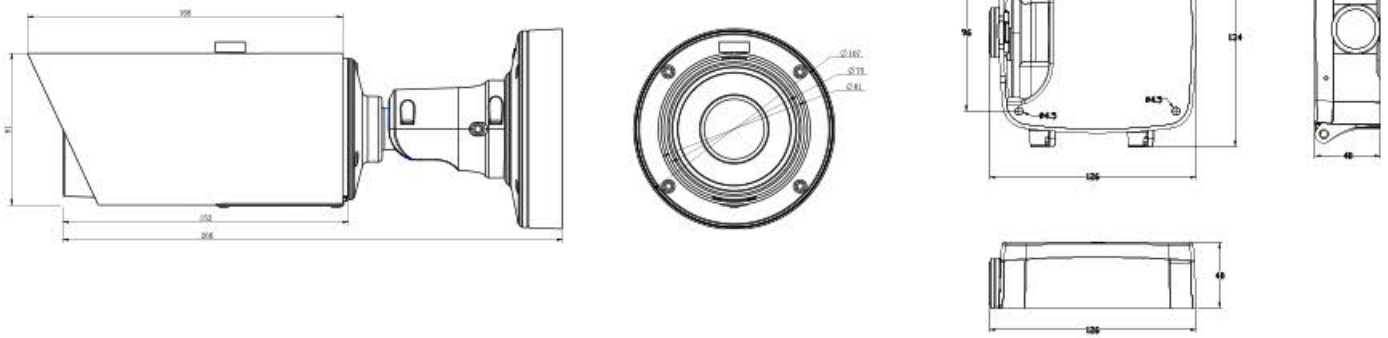

H.265 Remote Focus&Zoom Pro Bullet Network Camera

Structure Diagrams

Units: mm

Accessories Support

A01-N Pole mount with stainless steel straps
Weight: 730g
Dimensions: 170*51.5*152.6mm

A02 Corner bracket
Weight: 540g
Dimensions: 170*23.2*205.3mm

A03 Corner bracket
Weight: 900g
Dimensions: 170*152.6*76.3mm

A62 Junction box
Weight: 510g
Dimensions: 134*127*40mm

Naming Convention

www.use-ip.co.uk
01304 827609

Milesight Technology Co.,Ltd. | www.milesight.com