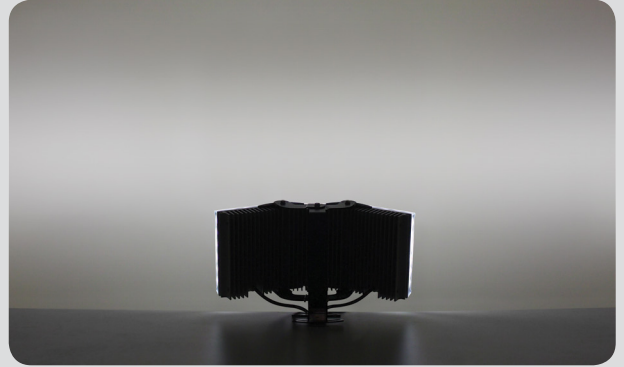

Panoramic Ultra Wide Angle Lighting