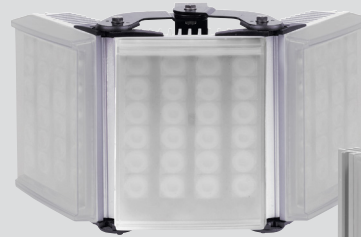

rayLUX PANORAMIC

300 AND 150 SERIES

use-IP

www.use-ip.co.uk
01304 827609

ULTRA WIDE ANGLE WHITE-LIGHT

The new series of RAYLUX White-Light Panoramic illuminators represent the latest development in ultra wide 180° illumination, for seamless, full scene CCTV images at night. Panoramic illuminators now offer a much better spread of light and longer illumination distances, making them perfect for wide angle, PTZ or 360° dome cameras covering large areas.

All Panoramic illuminators utilise holographic lens technology to spread and control the light, creating a softer and more even distribution. Panoramic units feature Hot-Spot Reduction Technology (HRT), directing the light where it is most needed to not only deliver longer illumination distances and minimise light waste, but also to provide full scene coverage without hot spots caused by over-exposure.

RAYLUX Panoramic illuminators incorporate the latest surface mount LED technology to deliver provide class leading performance and quick start lighting on demand, long life, energy efficiency and zero maintenance. Panoramic illuminators also feature an Adaptive Illumination™ system which allows the angle of illumination to be quickly and easily adjusted onsite anywhere from 60-180° to match the specific camera field of view.

Each unit is fitted with Active LED Life Control to carefully control LED output, delivering consistent illumination power and a projected working life of 10 years.