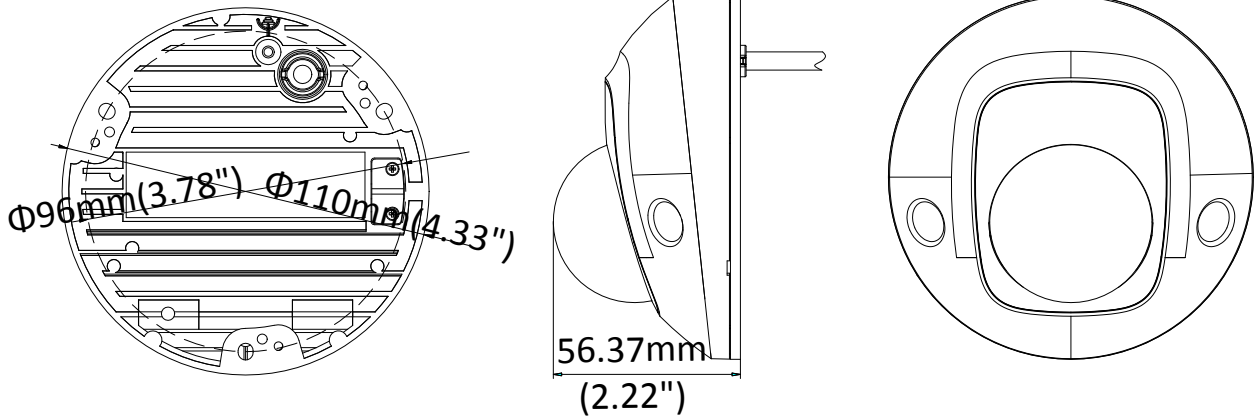

Dimensions

Accessories

Distributed by