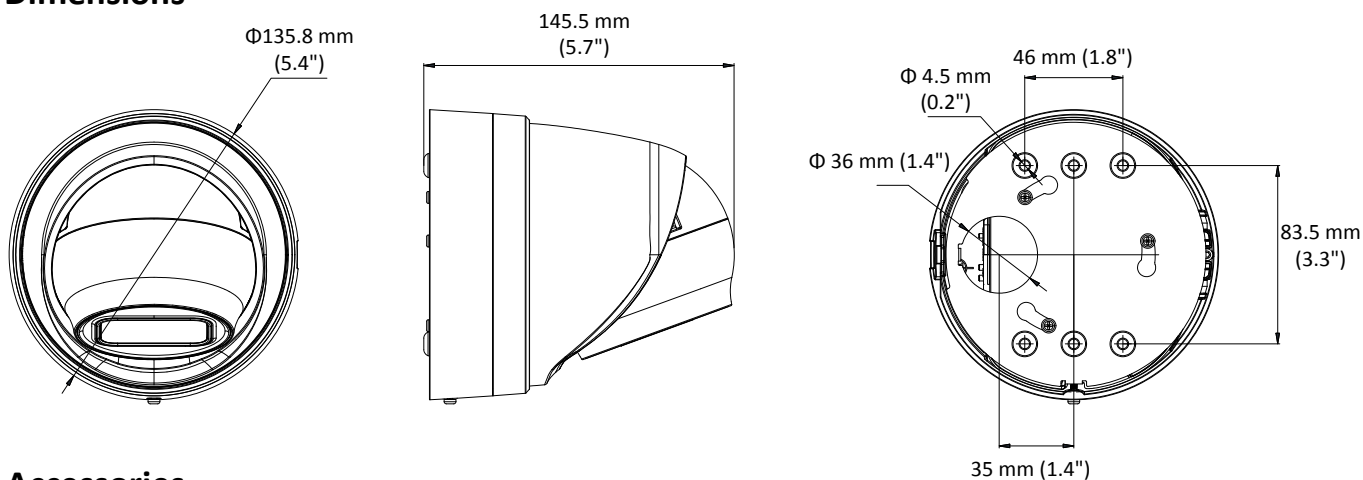

## Specifications

<b>Camera</b>	
Image Sensor	1/2.5" Progressive Scan CMOS
Min. Illumination	Color: 0.01 Lux @ (F1.2, AGC ON), 0.018 Lux @ (F1.6, AGC ON), 0 Lux with IR
Shutter Speed	1/3 s to 1/100,000 s
Slow Shutter	Yes
Auto-Iris	No
Day & Night	IR Cut Filter
Digital Noise Reduction	3D DNR
WDR	120dB
3-Axis Adjustment	Pan: 0° to 355°, tilt: 0° to 75°, rotate: 0° to 355°
<b>Lens</b>	
Focal Length	2.8 to 12 mm
Aperture	F1.6
Focus	Auto
FOV	Horizontal field of view: 105° to 34.5° Vertical field of view: 55° to 19° Diagonal field of view: 125° to 40°
Lens Mount	Φ14
<b>IR</b>	
IR Range	Up to 30 m
Wavelength	850nm
<b>Compression Standard</b>	
Video Compression	Main stream: H.265/H.264 Sub-stream: H.265/H.264/MJPEG Third stream: H.265/H.264
H.264 Type	Main Profile/High Profile
H.264+	Main stream supports
H.265 Type	Main Profile
H.265+	Main stream supports
Video Bit Rate	256 Kbps to 16 Mbps
Audio Compression	G.711/G.722.1/G.726/MP2L2/PCM
Audio Bit Rate	64Kbps(G.711)/16Kbps(G.722.1)/16Kbps(G.726)/32-192Kbps(MP2L2)
<b>Smart Feature-set</b>	
Behavior Analysis	Line crossing detection, intrusion detection
Face Detection	Yes
Region of Interest	Support 1 fixed region for main stream and sub-stream
<b>Image</b>	
Max. Resolution	3840 × 2160
Main Stream	50Hz: 12.5 fps (3840 × 2160), 20fps (3072 × 1728), 25 fps (2560 × 1440, 1920 × 1080, 1280 × 720) 60Hz: 15 fps (3840 × 2160), 20fps (3072 × 1728), 30 fps (2560 × 1440, 1920 × 1080, 1280 × 720)
Sub-Stream	50Hz: 25fps (640 × 480, 640 × 360, 320 × 240) 60Hz: 30fps (640 × 480, 640 × 360, 320 × 240)
Third Stream	50Hz: 25fps (1280 × 720, 640 × 360, 352 × 288) 60Hz: 30fps (1280 × 720, 640 × 360, 352 × 240)

## Dimensions