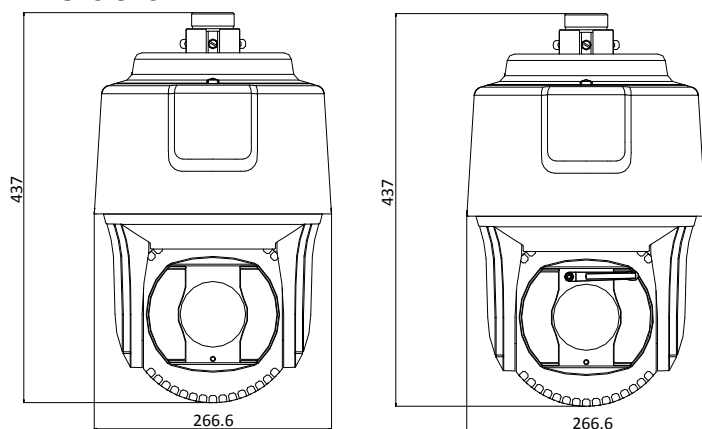

Order Model

DS-2DF8225IH-AEL, without wiper, 24 VAC &Hi-PoE

DS-2DF8225IH-AELW, with wiper, 24 VAC &Hi-PoE

Dimensions

Without Wiper

With Wiper

Unit:mm

Accessories