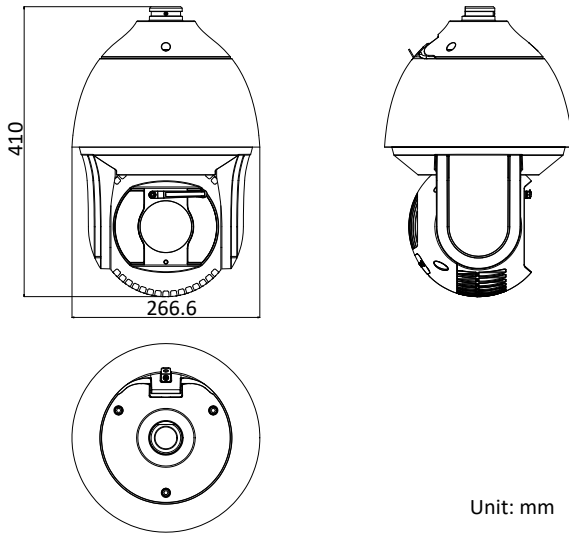

Order Model

DS-2DF8836IX-AEL, without wiper, 24 VAC & Hi-PoE

DS-2DF8836IX-AELW, with wiper, 24 VAC & Hi-PoE

Dimensions

Unit: mm