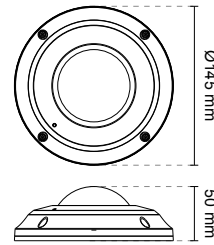

• FE9381-EHV

Compatible Accessories

Mounting Kits