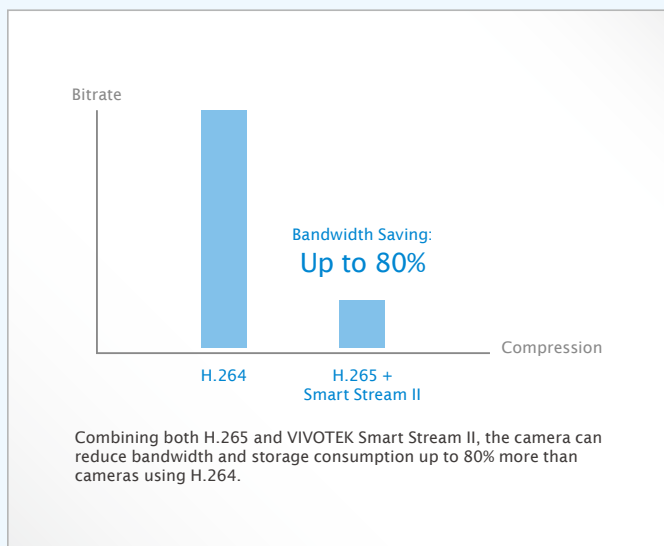

Key Features

- H.265 Compression Technology
- 5-Megapixel CMOS Sensor
- 30 fps @ 1920x1920
- 1.47 mm Fisheye Lens for 180° Panoramic View and 360° Surround View
- Removable IR-cut Filter for Day & Night Function
- WDR Pro for Unparalleled Visibility in High Contrast Environments
- Smart Stream II to Optimize Bandwidth Efficiency
- EN50155 Compliance for Professional Mobile Surveillance (FE9381-EHV)
- Vandal-proof IK10-rated and Weather-proof IP66-rated Housing (FE9381-EHV)
- ePTZ for Data Efficiency
- Built-in 802.3af Compliant PoE
- Support Client Side Dewarping
- Pixel Calculator for Image Clarity Measurement

Lobby