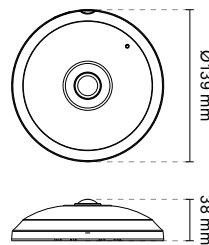

Dimensions

• FE9181-H