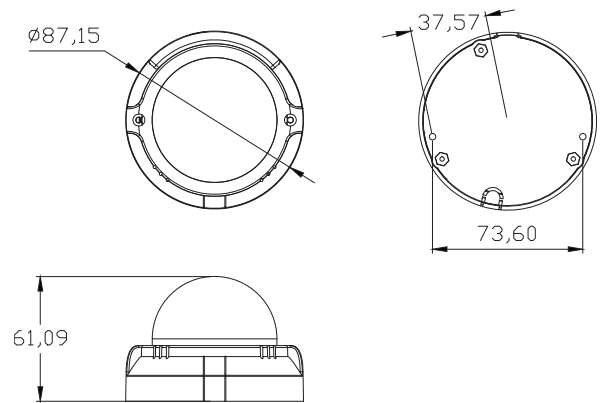

## 2MP Indoor Mini Dome with D/N, Adaptive IR, Superior WDR, SLLS, Fixed Lens

- 2 Megapixel
- Day & Night with Superior Low Light Sensitivity and Adaptive IR LED
- Fixed Lens with f2.8 mm
- Superior WDR (120 dB)
- 30 fps at 1920 x 1080
- Built-in Analytics

### PRODUCT INDICATION

- 1 Ethernet Port
- 2 Memory Card Slot
- 3 Reset Button

### DIMENSION DIAGRAM

Unit: mm