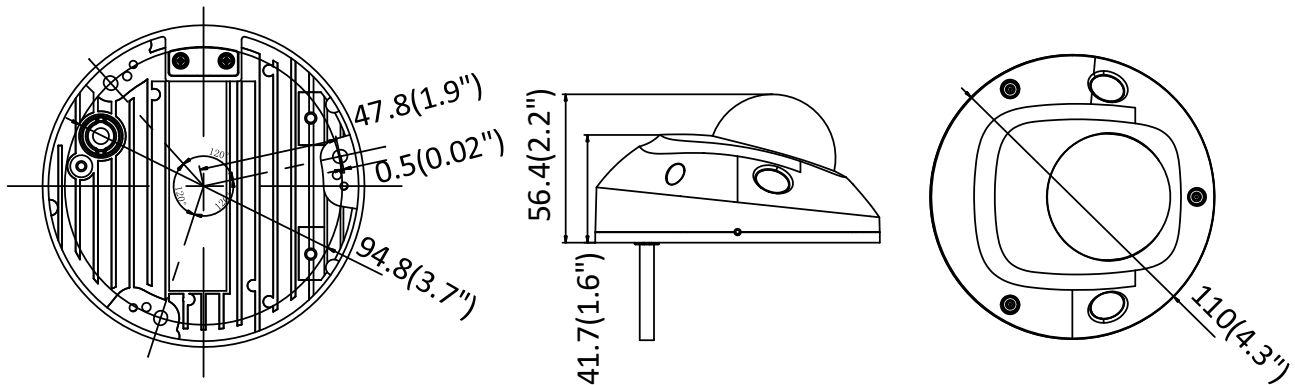

Protection Level	IK8, IP66
Material	Front cover: plastic, Bottom base: metal
Dimensions	Φ110 mm × 56.4 mm (Φ4.3" × 2.2")
Weight	Camera: Approx. 400 g (0.9 lb.)

Available Model

DS-2CD2545FWD-I (2.8/4/6 mm), DS-2CD2545FWD-IS (2.8/4/6 mm), DS-2CD2545FWD-IW (2.8/4/6 mm), DS-2CD2545FWD-IWS (2.8/4/6 mm)

Dimension

Accessory