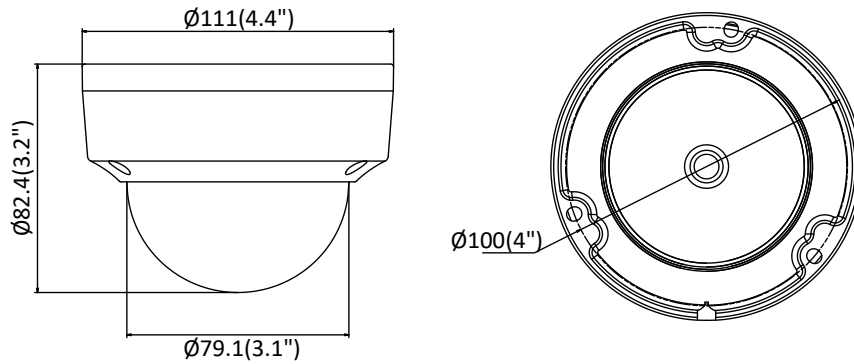

Dimension

Unit: mm(inch)

Accessory