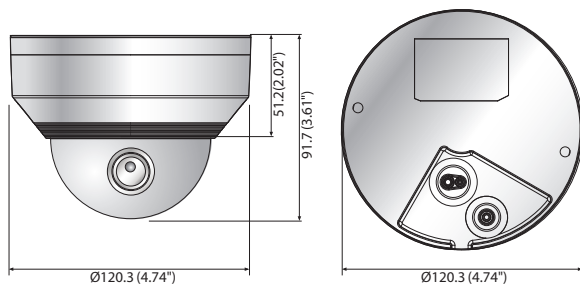

Dimensions

Unit : mm (inch)