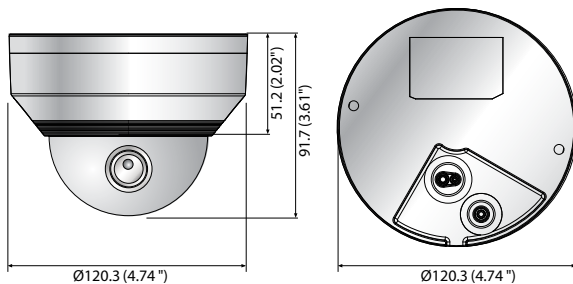

## Key Features

- Max. 2megapixel (1920 x 1080) resolution
- 0.1Lux (Color), 0Lux (B/W, IR LED on)
- 2.8mm/4mm/6mm fixed lens
- Max. 30fps@2M all resolutions (H.265/H.264)
- H.265, H.264, MJPEG codec supported, Multiple streaming
- Motion detection, Tampering, Defocus detection
- Hallway view (90°/270°), LDC support
- Micro SD/SDHC/SDXC memory slot (Max. 128GB)
- IR viewable length 20m/25m/30m
- IP66, IK10, PoE, 12VDC

## Dimensions

Unit: mm (inch)