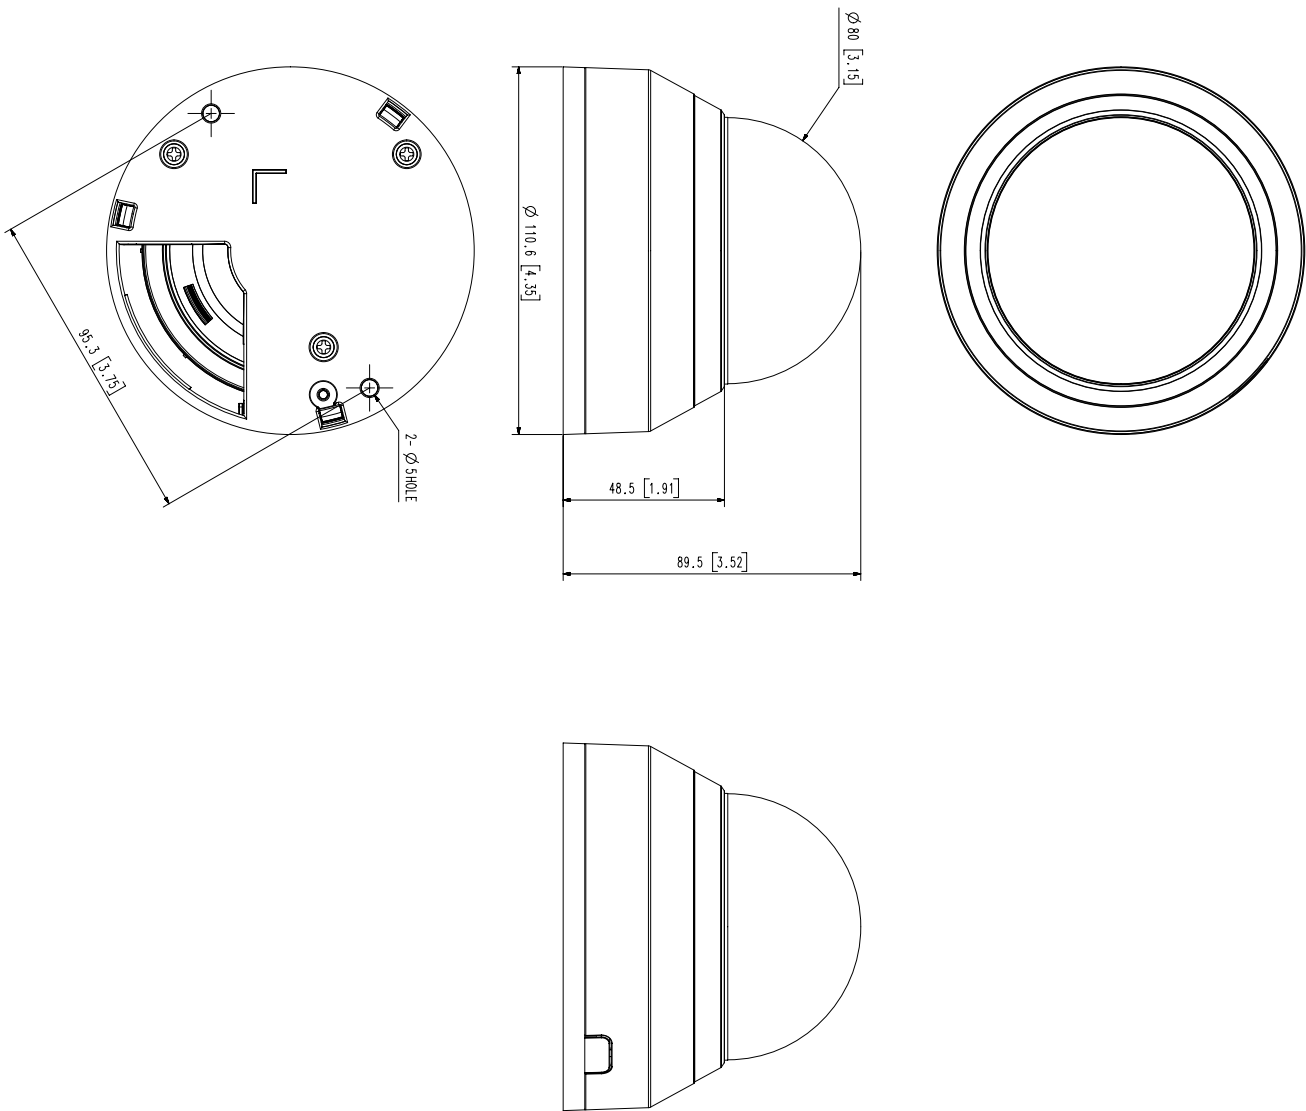

## Key Features

- Max. 5Megapixel (2592 x 1944) resolution
- 2.8mm/4mm/6mm fixed lens
- 0.15Lux (Color), 0Lux (B/W, IR LED on)
- Max. 30fps@5MP (H.265 / H.264)
- H.265, H.264, MJPEG codec support, Multiple streaming
- Day & Night, WDR (120dB)
- Tampering, Motion detection, Defocus detection
- Micro SD / SDHC / SDXC memory slot (Max. 128GB)
- Hallway view, WiseStream II support
- IR Viewable length 20m, PoE

Dimension

QND-8010R/8020R/8030R  
UNIT : mm [inch]