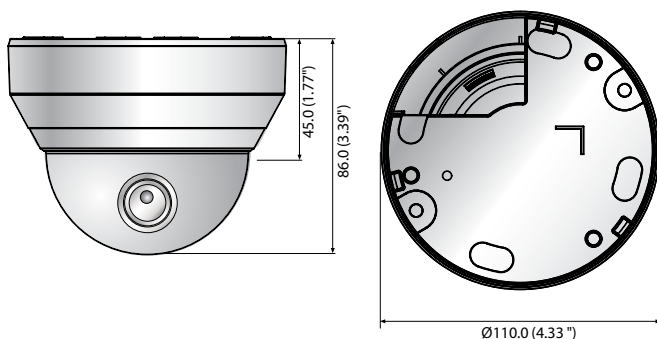

Dimensions

Unit: mm (inch)